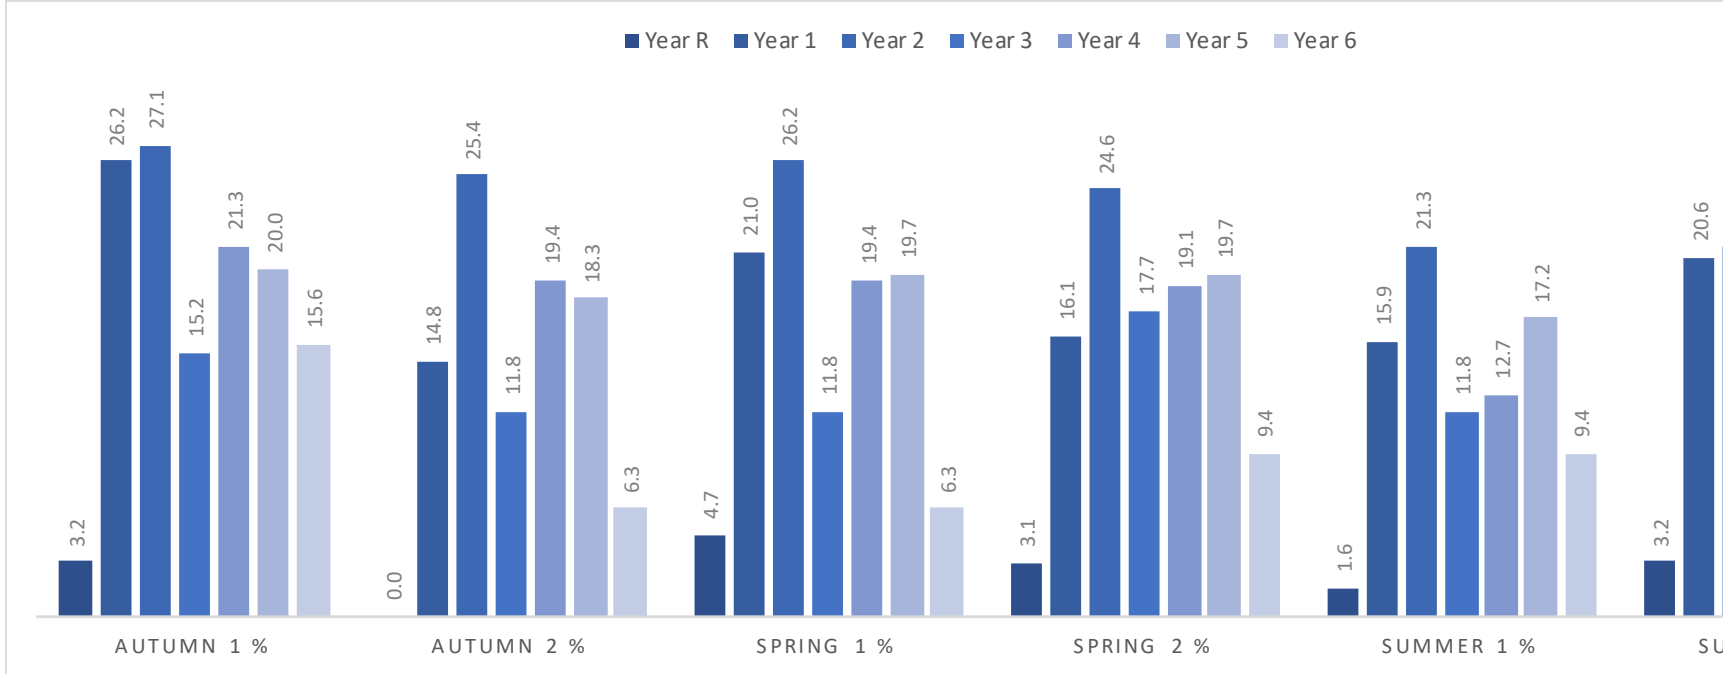

Loxdale Primary School

Summer 2 %
98.2
94.0
92.8
95.5
96.5
94.5
97.1
95.4
94.9

Loxdale Primary School

Annual Attendance Comparison - Lates

Term → Year ↓	Autumn 1 %	Autumn 2 %	Spring 1 %	Spring 2 %	Summer 1 %
Year R	1.0	0.9	0.8	0.9	1.0
Year 1	0.7	0.7	0.7	9.8	0.8
Year 2	0.4	0.6	0.8	0.7	0.7
Year 3	0.1	0.2	0.2	0.2	0.3
Year 4	0.5	0.6	0.7	0.5	0.5
Year 5	0.6	1.0	1.0	0.8	0.8
Year 6	0.2	0.2	0.2	0.4	0.4

■ Year R ■ Year 1 ■ Year 2 ■ Year 3 ■ Year 4 ■ Year 5 ■ Year 6

Loxdale Primary School

Summer 2 %
0.9
0.9
0.7
0.3
0.5
0.9
0.4

Loxdale Primary School

Annual Attendance Comparison - Attendance <90%

Term → Year ↓	Autumn 1 %	Autumn 2 %	Spring 1 %	Spring 2 %	Summer 1 %
Year R	3.2	0.0	4.7	3.1	1.6
Year 1	26.2	14.8	21.0	16.1	15.9
Year 2	27.1	25.4	26.2	24.6	21.3
Year 3	15.2	11.8	11.8	17.7	11.8
Year 4	21.3	19.4	19.4	19.1	12.7
Year 5	20.0	18.3	19.7	19.7	17.2
Year 6	15.6	6.3	6.3	9.4	9.4

Loxdale Primary School

Summer 2 %
3.2
20.6
21.3
11.8
12.7
15.6
9.4

Annual Attendance Comparison - Gender

Term → Year ↓	Autumn 1 %	Autumn 2 %	Spring 1 %	Spring 2 %	Summer 1 %	Summer 2 %
Year R Boys	98.9	100.0	98.5	98.6	98.3	97.5
Year R Girls	99.9	100.0	98.8	98.5	99.2	98.9
Year 1 Boys	90.1	94.4	93.6	93.7	93.4	93.1
Year 1 Girls	92.2	94.2	92.7	93.2	94.1	94.7
Year 2 Boys	91.9	94.3	92.2	91.1	92.8	92.7
Year 2 Girls	91.2	91.7	91.4	92.3	92.5	92.8
Year 3 Boys	96.0	95.8	95.4	93.8	96.2	96.0
Year 3 Girls	92.5	92.8	92.5	93.4	94.6	95.0
Year 4 Boys	93.6	95.3	94.7	95.1	96.0	96.1
Year 4 Girls	97.5	97.1	96.3	96.7	96.9	97.1
Year 5 Boys	93.6	94.9	91.4	94.6	95.2	95.3
Year 5 Girls	94.0	93.5	89.5	91.8	92.5	93.5
Year 6 Boys	94.2	96.1	95.4	95.0	96.3	96.4
Year 6 Girls	99.2	99.1	98.7	98.9	98.8	98.8