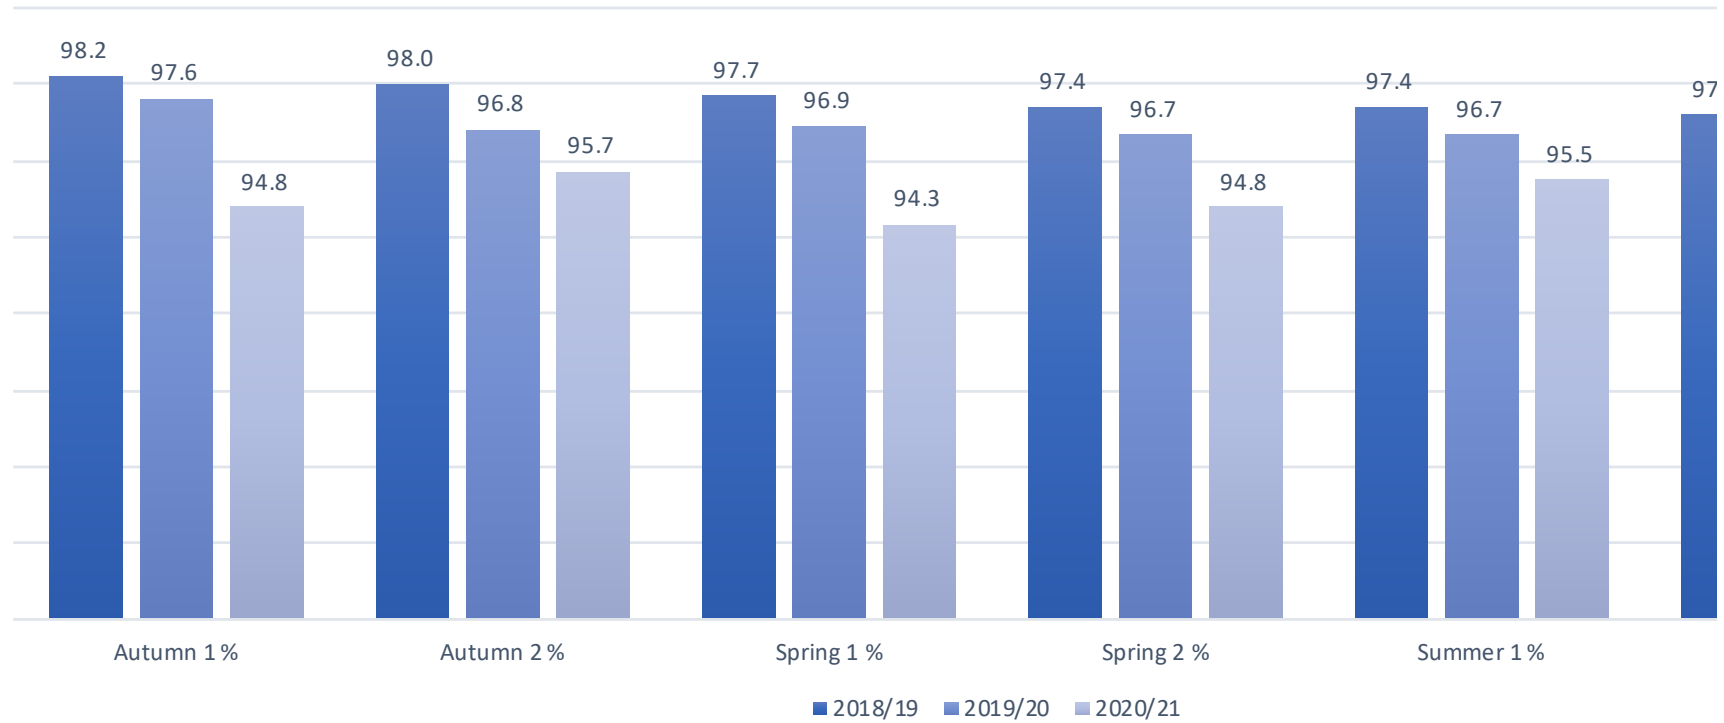

Loxdale Primary School

Annual Attendance Comparison

Term → Year ↓	Autumn 1 %	Autumn 2 %	Spring 1 %	Spring 2 %	Summer 1 %
2018/19	98.2	98.0	97.7	97.4	97.4
2019/20	97.6	96.8	96.9	96.7	96.7
Dif +/-	● -0.6	● -1.2	● -0.8	● -0.7	● -0.7
2020/21	94.8	95.7	94.3	94.8	95.5
Dif +/-	● -2.8	● -1.1	● -2.6	● -1.9	● -1.2

Loxdale Primary School

Summer 2 %	
	97.2
	89.3
●	-7.9
	95.6
●	6.3

Loxdale Primary School

Annual Attendance Comparison

Term → Year ↓	Autumn 1 %	Autumn 2 %	Spring 1 %	Spring 2 %	Summer 1 %
Year R	99.4	100.0	100.0	98.5	98.8
Year 1	91.3	93.8	93.1	93.5	93.8
Year 2	91.5	92.8	91.8	91.8	92.6
Year 3	94.3	94.4	94.1	93.6	95.5
Year 4	95.4	96.1	95.5	95.9	96.4
Year 5	93.8	94.2	90.5	93.2	93.9
Year 6	95.6	96.9	96.3	96.0	96.9
All	94.6	95.5	93.4	94.7	95.4
1-6	93.6	94.6	93.4	93.9	94.7

Loxdale Primary School

Summer 2 %
98.2
94.0
92.8
95.5
96.5
94.5
97.1
95.4
94.9

Loxdale Primary School

Annual Attendance Comparison - Lates

Term → Year ↓	Autumn 1 %	Autumn 2 %	Spring 1 %	Spring 2 %	Summer 1 %
Year R	1.0	0.9	0.8	0.9	1.0
Year 1	0.7	0.7	0.7	9.8	0.8
Year 2	0.4	0.6	0.8	0.7	0.7
Year 3	0.1	0.2	0.2	0.2	0.3
Year 4	0.5	0.6	0.7	0.5	0.5
Year 5	0.6	1.0	1.0	0.8	0.8
Year 6	0.2	0.2	0.2	0.4	0.4

■ Year R ■ Year 1 ■ Year 2 ■ Year 3 ■ Year 4 ■ Year 5 ■ Year 6

Loxdale Primary School

Summer 2 %
0.9
0.9
0.7
0.3
0.5
0.9
0.4

Loxdale Primary School

Annual Attendance Comparison - Attendance <90%

Term → Year ↓	Autumn 1 %	Autumn 2 %	Spring 1 %	Spring 2 %	Summer 1 %
Year R	3.2	0.0	4.7	3.1	1.6
Year 1	26.2	14.8	21.0	16.1	15.9
Year 2	27.1	25.4	26.2	24.6	21.3
Year 3	15.2	11.8	11.8	17.7	11.8
Year 4	21.3	19.4	19.4	19.1	12.7
Year 5	20.0	18.3	19.7	19.7	17.2
Year 6	15.6	6.3	6.3	9.4	9.4