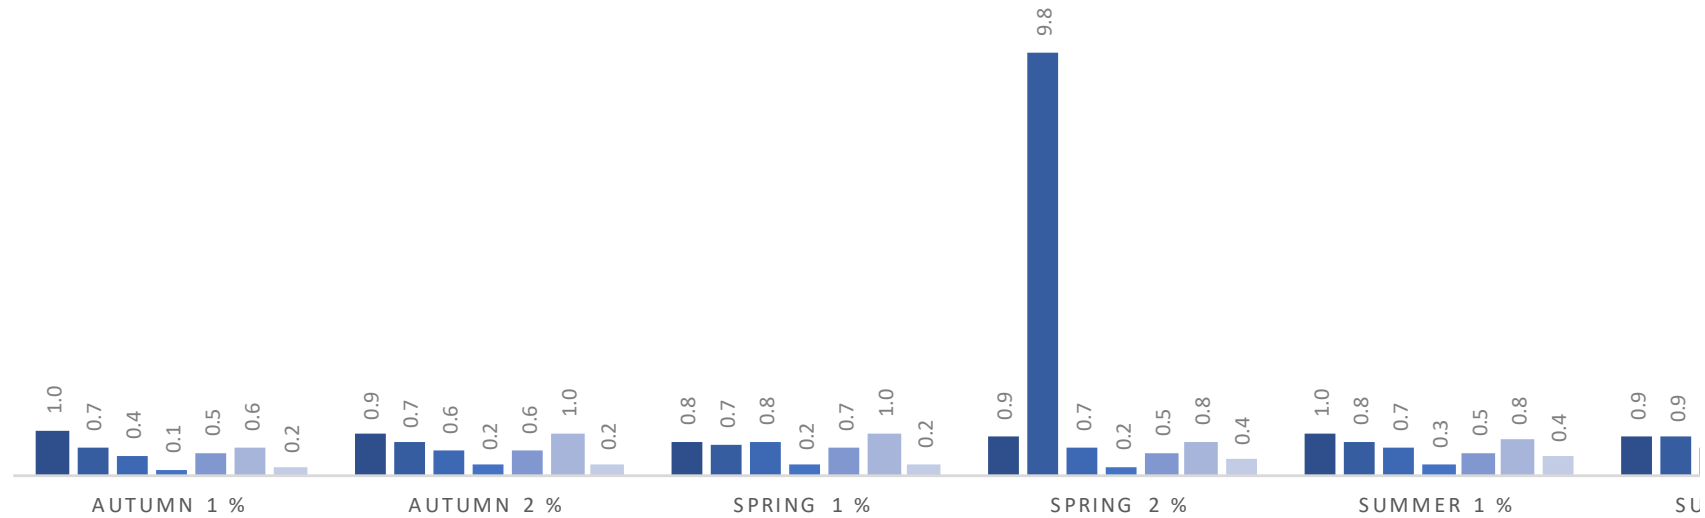

Loxdale Primary School

Summer 2 %	
	97.2
	89.3
●	-7.9
	95.6
●	6.3

Loxdale Primary School

Annual Attendance Comparison

Term → Year ↓	Autumn 1 %	Autumn 2 %	Spring 1 %	Spring 2 %	Summer 1 %
Year R	99.4	100.0	100.0	98.5	98.8
Year 1	91.3	93.8	93.1	93.5	93.8
Year 2	91.5	92.8	91.8	91.8	92.6
Year 3	94.3	94.4	94.1	93.6	95.5
Year 4	95.4	96.1	95.5	95.9	96.4
Year 5	93.8	94.2	90.5	93.2	93.9
Year 6	95.6	96.9	96.3	96.0	96.9
All	94.6	95.5	93.4	94.7	95.4
1-6	93.6	94.6	93.4	93.9	94.7

Loxdale Primary School

Summer 2 %
98.2
94.0
92.8
95.5
96.5
94.5
97.1
95.4
94.9

Loxdale Primary School

Annual Attendance Comparison - Lates

Term → Year ↓	Autumn 1 %	Autumn 2 %	Spring 1 %	Spring 2 %	Summer 1 %
Year R	1.0	0.9	0.8	0.9	1.0
Year 1	0.7	0.7	0.7	9.8	0.8
Year 2	0.4	0.6	0.8	0.7	0.7
Year 3	0.1	0.2	0.2	0.2	0.3
Year 4	0.5	0.6	0.7	0.5	0.5
Year 5	0.6	1.0	1.0	0.8	0.8
Year 6	0.2	0.2	0.2	0.4	0.4

■ Year R ■ Year 1 ■ Year 2 ■ Year 3 ■ Year 4 ■ Year 5 ■ Year 6

Loxdale Primary School

Summer 2 %
0.9
0.9
0.7
0.3
0.5
0.9
0.4

Loxdale Primary School

Annual Attendance Comparison - Attendance <90%

Term → Year ↓	Autumn 1 %	Autumn 2 %	Spring 1 %	Spring 2 %	Summer 1 %
Year R	3.2	0.0	4.7	3.1	1.6
Year 1	26.2	14.8	21.0	16.1	15.9
Year 2	27.1	25.4	26.2	24.6	21.3
Year 3	15.2	11.8	11.8	17.7	11.8
Year 4	21.3	19.4	19.4	19.1	12.7
Year 5	20.0	18.3	19.7	19.7	17.2
Year 6	15.6	6.3	6.3	9.4	9.4