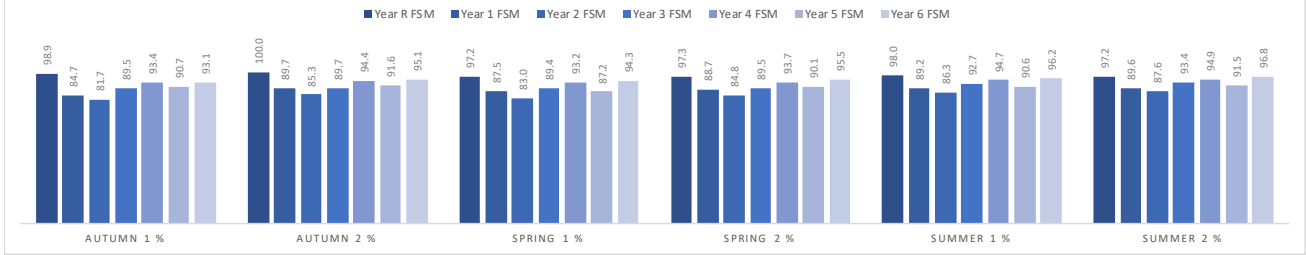

Annual Attendance Comparison - Free School Meals

Term → Year ↓	Autumn 1 %	Autumn 2 %	Spring 1 %	Spring 2 %	Summer 1 %	Summer 2 %
Year R FSM	98.9	100.0	97.2	97.3	98.0	97.2
Year R Non FSM	99.7	100.0	99.3	99.2	99.2	98.8
Year 1 FSM	84.7	89.7	87.5	88.7	89.2	89.6
Year 1 Non FSM	96.4	97.7	97.4	97.4	97.7	97.7
Year 2 FSM	81.7	85.3	83.0	84.8	86.3	87.6
Year 2 Non FSM	97.4	97.7	97.7	97.8	97.8	97.9
Year 3 FSM	89.5	89.7	89.4	89.5	92.7	93.4
Year 3 Non FSM	98.5	98.4	97.8	96.9	97.8	97.4
Year 4 FSM	93.4	94.4	93.2	93.7	94.7	94.9
Year 4 Non FSM	97.2	97.9	98.1	98.5	98.5	98.6
Year 5 FSM	90.7	91.6	87.2	90.1	90.6	91.5
Year 5 Non FSM	96.9	97.0	93.8	96.8	97.6	97.7
Year 6 FSM	93.1	95.1	94.3	95.5	96.2	96.8
Year 6 Non FSM	97.3	98.1	97.9	96.4	97.5	97.3