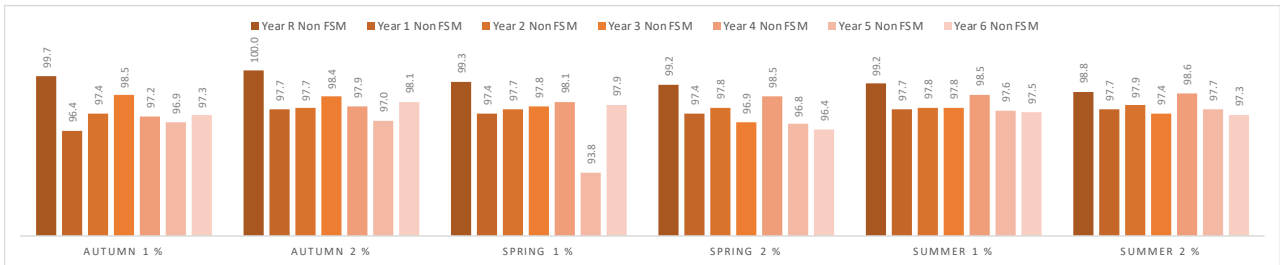

Annual Attendance Comparison - Free School Meals

Term → Year ↓	Autumn 1 %	Autumn 2 %	Spring 1 %	Spring 2 %	Summer 1 %	Summer 2 %
Year R FSM	98.9	100.0	97.2	97.3	98.0	97.2
Year R Non FSM	99.7	100.0	99.3	99.2	99.2	98.8
Year 1 FSM	84.7	89.7	87.5	88.7	89.2	89.6
Year 1 Non FSM	96.4	97.7	97.4	97.4	97.7	97.7
Year 2 FSM	81.7	85.3	83.0	84.8	86.3	87.6
Year 2 Non FSM	97.4	97.7	97.7	97.8	97.8	97.9
Year 3 FSM	89.5	89.7	89.4	89.5	92.7	93.4
Year 3 Non FSM	98.5	98.4	97.8	96.9	97.8	97.4
Year 4 FSM	93.4	94.4	93.2	93.7	94.7	94.9
Year 4 Non FSM	97.2	97.9	98.1	98.5	98.5	98.6
Year 5 FSM	90.7	91.6	87.2	90.1	90.6	91.5
Year 5 Non FSM	96.9	97.0	93.8	96.8	97.6	97.7
Year 6 FSM	93.1	95.1	94.3	95.5	96.2	96.8
Year 6 Non FSM	97.3	98.1	97.9	96.4	97.5	97.3