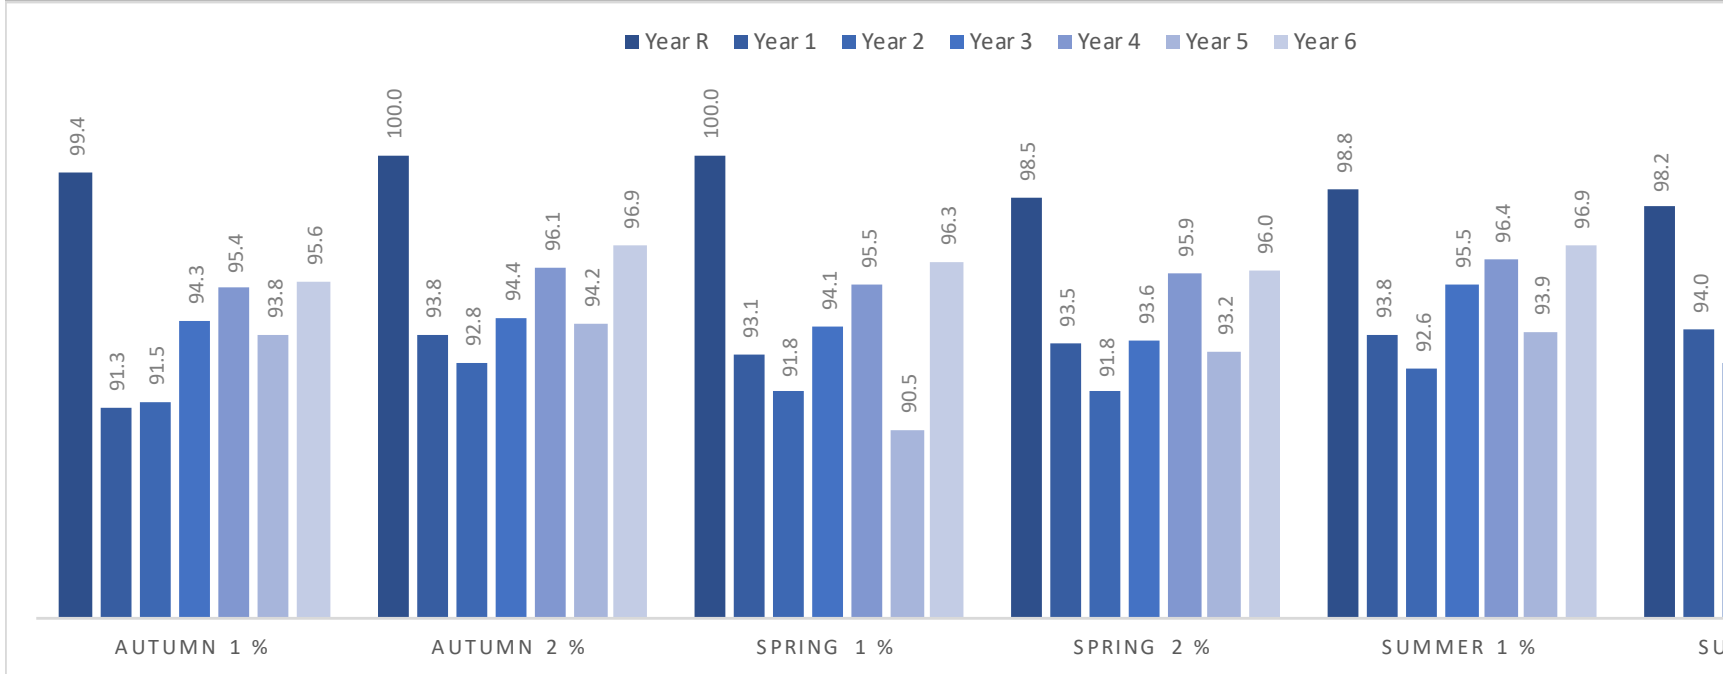

Loxdale Primary School

Annual Attendance Comparison

Term → Year ↓	Autumn 1 %	Autumn 2 %	Spring 1 %	Spring 2 %	Summer 1 %
2018/19	98.2	98.0	97.7	97.4	97.4
2019/20	97.6	96.8	96.9	96.7	96.7
Dif +/-	● -0.6	● -1.2	● -0.8	● -0.7	● -0.7
2020/21	94.8	95.7	94.3	94.8	95.5
Dif +/-	● -2.8	● -1.1	● -2.6	● -1.9	● -1.2

Loxdale Primary School

Summer 2 %	
	97.2
	89.3
●	-7.9
	95.6
●	6.3

Loxdale Primary School

Annual Attendance Comparison

Term → Year ↓	Autumn 1 %	Autumn 2 %	Spring 1 %	Spring 2 %	Summer 1 %
Year R	99.4	100.0	100.0	98.5	98.8
Year 1	91.3	93.8	93.1	93.5	93.8
Year 2	91.5	92.8	91.8	91.8	92.6
Year 3	94.3	94.4	94.1	93.6	95.5
Year 4	95.4	96.1	95.5	95.9	96.4
Year 5	93.8	94.2	90.5	93.2	93.9
Year 6	95.6	96.9	96.3	96.0	96.9
All	94.6	95.5	93.4	94.7	95.4
1-6	93.6	94.6	93.4	93.9	94.7

Loxdale Primary School

Summer 2 %
98.2
94.0
92.8
95.5
96.5
94.5
97.1
95.4
94.9

Loxdale Primary School

Annual Attendance Comparison - Lates

Term → Year ↓	Autumn 1 %	Autumn 2 %	Spring 1 %	Spring 2 %	Summer 1 %
Year R	1.0	0.9	0.8	0.9	1.0
Year 1	0.7	0.7	0.7	9.8	0.8
Year 2	0.4	0.6	0.8	0.7	0.7
Year 3	0.1	0.2	0.2	0.2	0.3
Year 4	0.5	0.6	0.7	0.5	0.5
Year 5	0.6	1.0	1.0	0.8	0.8
Year 6	0.2	0.2	0.2	0.4	0.4

■ Year R ■ Year 1 ■ Year 2 ■ Year 3 ■ Year 4 ■ Year 5 ■ Year 6

Loxdale Primary School

Summer 2 %
0.9
0.9
0.7
0.3
0.5
0.9
0.4

Loxdale Primary School

Annual Attendance Comparison - Attendance <90%

Term → Year ↓	Autumn 1 %	Autumn 2 %	Spring 1 %	Spring 2 %	Summer 1 %
Year R	3.2	0.0	4.7	3.1	1.6
Year 1	26.2	14.8	21.0	16.1	15.9
Year 2	27.1	25.4	26.2	24.6	21.3
Year 3	15.2	11.8	11.8	17.7	11.8
Year 4	21.3	19.4	19.4	19.1	12.7
Year 5	20.0	18.3	19.7	19.7	17.2
Year 6	15.6	6.3	6.3	9.4	9.4