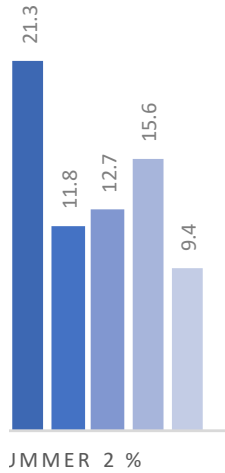

Loxdale Primary School

Summer 2 %
98.2
94.0
92.8
95.5
96.5
94.5
97.1
95.4
94.9

Loxdale Primary School

Annual Attendance Comparison - Lates

Term → Year ↓	Autumn 1 %	Autumn 2 %	Spring 1 %	Spring 2 %	Summer 1 %
Year R	1.0	0.9	0.8	0.9	1.0
Year 1	0.7	0.7	0.7	9.8	0.8
Year 2	0.4	0.6	0.8	0.7	0.7
Year 3	0.1	0.2	0.2	0.2	0.3
Year 4	0.5	0.6	0.7	0.5	0.5
Year 5	0.6	1.0	1.0	0.8	0.8
Year 6	0.2	0.2	0.2	0.4	0.4

■ Year R ■ Year 1 ■ Year 2 ■ Year 3 ■ Year 4 ■ Year 5 ■ Year 6

Loxdale Primary School

Summer 2 %
0.9
0.9
0.7
0.3
0.5
0.9
0.4

Loxdale Primary School

Annual Attendance Comparison - Attendance <90%

Term → Year ↓	Autumn 1 %	Autumn 2 %	Spring 1 %	Spring 2 %	Summer 1 %
Year R	3.2	0.0	4.7	3.1	1.6
Year 1	26.2	14.8	21.0	16.1	15.9
Year 2	27.1	25.4	26.2	24.6	21.3
Year 3	15.2	11.8	11.8	17.7	11.8
Year 4	21.3	19.4	19.4	19.1	12.7
Year 5	20.0	18.3	19.7	19.7	17.2
Year 6	15.6	6.3	6.3	9.4	9.4

Loxdale Primary School

Summer 2 %
3.2
20.6
21.3
11.8
12.7
15.6
9.4

Annual Attendance Comparison - Gender

Term → Year ↓	Autumn 1 %	Autumn 2 %	Spring 1 %	Spring 2 %	Summer 1 %	Summer 2 %
Year R Boys	98.9	100.0	98.5	98.6	98.3	97.5
Year R Girls	99.9	100.0	98.8	98.5	99.2	98.9
Year 1 Boys	90.1	94.4	93.6	93.7	93.4	93.1
Year 1 Girls	92.2	94.2	92.7	93.2	94.1	94.7
Year 2 Boys	91.9	94.3	92.2	91.1	92.8	92.7
Year 2 Girls	91.2	91.7	91.4	92.3	92.5	92.8
Year 3 Boys	96.0	95.8	95.4	93.8	96.2	96.0
Year 3 Girls	92.5	92.8	92.5	93.4	94.6	95.0
Year 4 Boys	93.6	95.3	94.7	95.1	96.0	96.1
Year 4 Girls	97.5	97.1	96.3	96.7	96.9	97.1
Year 5 Boys	93.6	94.9	91.4	94.6	95.2	95.3
Year 5 Girls	94.0	93.5	89.5	91.8	92.5	93.5
Year 6 Boys	94.2	96.1	95.4	95.0	96.3	96.4
Year 6 Girls	99.2	99.1	98.7	98.9	98.8	98.8