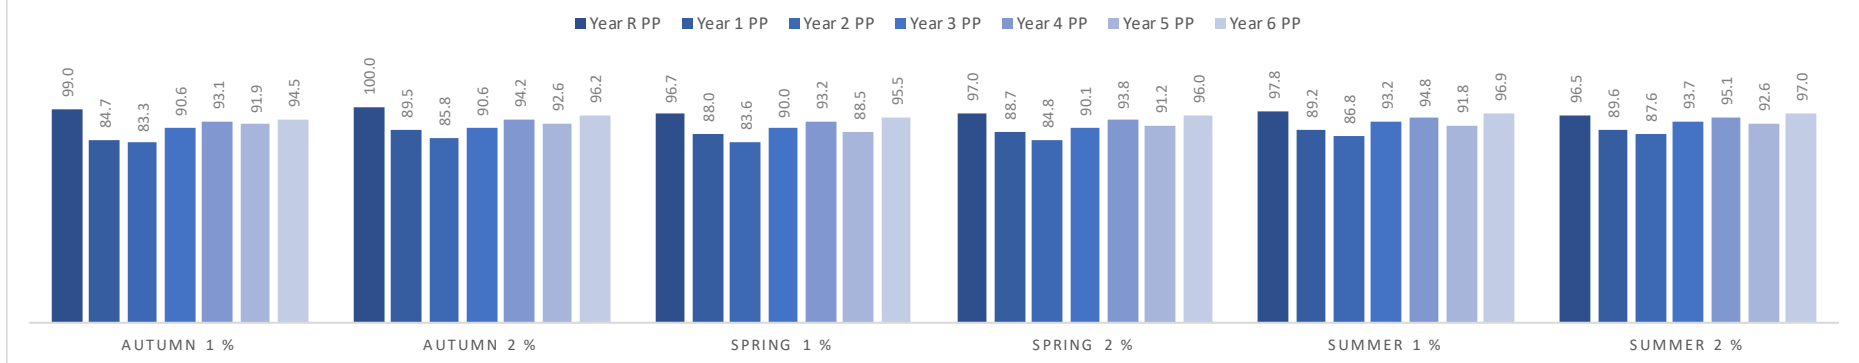

Loxdale Primary School

Summer 2 %
3.2
20.6
21.3
11.8
12.7
15.6
9.4

Annual Attendance Comparison - Gender

Term → Year ↓	Autumn 1 %	Autumn 2 %	Spring 1 %	Spring 2 %	Summer 1 %	Summer 2 %
Year R Boys	98.9	100.0	98.5	98.6	98.3	97.5
Year R Girls	99.9	100.0	98.8	98.5	99.2	98.9
Year 1 Boys	90.1	94.4	93.6	93.7	93.4	93.1
Year 1 Girls	92.2	94.2	92.7	93.2	94.1	94.7
Year 2 Boys	91.9	94.3	92.2	91.1	92.8	92.7
Year 2 Girls	91.2	91.7	91.4	92.3	92.5	92.8
Year 3 Boys	96.0	95.8	95.4	93.8	96.2	96.0
Year 3 Girls	92.5	92.8	92.5	93.4	94.6	95.0
Year 4 Boys	93.6	95.3	94.7	95.1	96.0	96.1
Year 4 Girls	97.5	97.1	96.3	96.7	96.9	97.1
Year 5 Boys	93.6	94.9	91.4	94.6	95.2	95.3
Year 5 Girls	94.0	93.5	89.5	91.8	92.5	93.5
Year 6 Boys	94.2	96.1	95.4	95.0	96.3	96.4
Year 6 Girls	99.2	99.1	98.7	98.9	98.8	98.8

Loxdale Primary School

Annual Attendance Comparison - Pupil Premium

Term → Year ↓	Autumn 1 %	Autumn 2 %	Spring 1 %	Spring 2 %	Summer 1 %	Summer 2 %
Year R PP	99.0	100.0	96.7	97.0	97.8	96.5
Year R Non PP	99.7	100.0	99.8	99.5	99.4	99.3
Year 1 PP	84.7	89.5	88.0	88.7	89.2	89.6
Year 1 Non PP	96.4	97.7	97.4	97.4	97.7	97.7
Year 2 PP	83.3	85.8	83.6	84.8	86.8	87.6
Year 2 Non PP	97.3	97.8	97.7	97.9	97.8	97.9
Year 3 PP	90.6	90.6	90.0	90.1	93.2	93.7
Year 3 Non PP	98.5	98.7	98.1	97.2	97.9	97.4
Year 4 PP	93.1	94.2	93.2	93.8	94.8	95.1
Year 4 Non PP	98.1	98.5	98.6	98.9	98.9	98.7
Year 5 PP	91.9	92.6	88.5	91.2	91.8	92.6
Year 5 Non PP	96.9	96.9	93.7	96.5	97.3	97.4
Year 6 PP	94.5	96.2	95.5	96.0	96.9	97.0
Year 6 Non PP	96.8	97.8	97.4	96.0	97.0	96.9