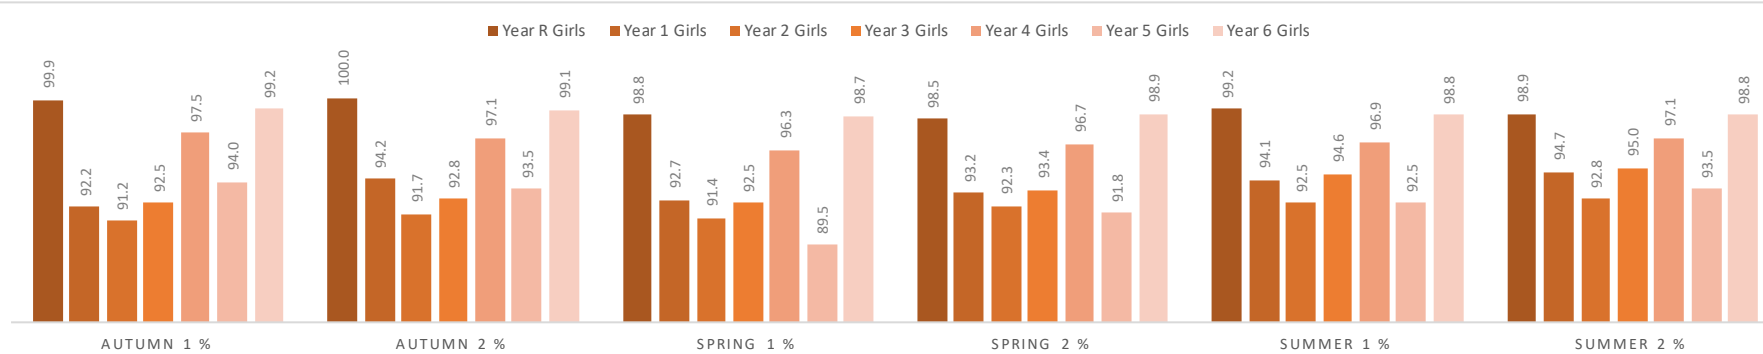

Loxdale Primary School

Summer 2 %
98.2
94.0
92.8
95.5
96.5
94.5
97.1
95.4
94.9

Loxdale Primary School

Annual Attendance Comparison - Lates

Term → Year ↓	Autumn 1 %	Autumn 2 %	Spring 1 %	Spring 2 %	Summer 1 %
Year R	1.0	0.9	0.8	0.9	1.0
Year 1	0.7	0.7	0.7	9.8	0.8
Year 2	0.4	0.6	0.8	0.7	0.7
Year 3	0.1	0.2	0.2	0.2	0.3
Year 4	0.5	0.6	0.7	0.5	0.5
Year 5	0.6	1.0	1.0	0.8	0.8
Year 6	0.2	0.2	0.2	0.4	0.4

■ Year R ■ Year 1 ■ Year 2 ■ Year 3 ■ Year 4 ■ Year 5 ■ Year 6

Loxdale Primary School

Summer 2 %
0.9
0.9
0.7
0.3
0.5
0.9
0.4

Loxdale Primary School

Annual Attendance Comparison - Attendance <90%

Term → Year ↓	Autumn 1 %	Autumn 2 %	Spring 1 %	Spring 2 %	Summer 1 %
Year R	3.2	0.0	4.7	3.1	1.6
Year 1	26.2	14.8	21.0	16.1	15.9
Year 2	27.1	25.4	26.2	24.6	21.3
Year 3	15.2	11.8	11.8	17.7	11.8
Year 4	21.3	19.4	19.4	19.1	12.7
Year 5	20.0	18.3	19.7	19.7	17.2
Year 6	15.6	6.3	6.3	9.4	9.4

Loxdale Primary School

Summer 2 %
3.2
20.6
21.3
11.8
12.7
15.6
9.4

Annual Attendance Comparison - Gender

Term → Year ↓	Autumn 1 %	Autumn 2 %	Spring 1 %	Spring 2 %	Summer 1 %	Summer 2 %
Year R Boys	98.9	100.0	98.5	98.6	98.3	97.5
Year R Girls	99.9	100.0	98.8	98.5	99.2	98.9
Year 1 Boys	90.1	94.4	93.6	93.7	93.4	93.1
Year 1 Girls	92.2	94.2	92.7	93.2	94.1	94.7
Year 2 Boys	91.9	94.3	92.2	91.1	92.8	92.7
Year 2 Girls	91.2	91.7	91.4	92.3	92.5	92.8
Year 3 Boys	96.0	95.8	95.4	93.8	96.2	96.0
Year 3 Girls	92.5	92.8	92.5	93.4	94.6	95.0
Year 4 Boys	93.6	95.3	94.7	95.1	96.0	96.1
Year 4 Girls	97.5	97.1	96.3	96.7	96.9	97.1
Year 5 Boys	93.6	94.9	91.4	94.6	95.2	95.3
Year 5 Girls	94.0	93.5	89.5	91.8	92.5	93.5
Year 6 Boys	94.2	96.1	95.4	95.0	96.3	96.4
Year 6 Girls	99.2	99.1	98.7	98.9	98.8	98.8