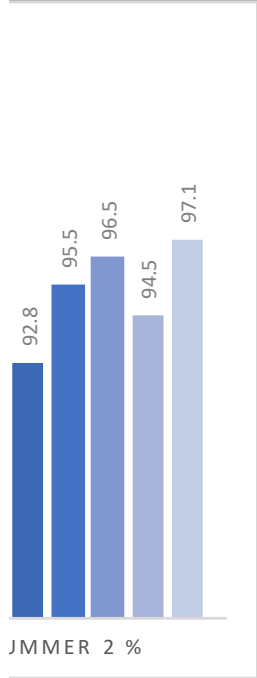

Loxdale Primary School

Annual Attendance Comparison

Term → Year ↓	Autumn 1 %	Autumn 2 %	Spring 1 %	Spring 2 %	Summer 1 %
2018/19	98.2	98.0	97.7	97.4	97.4
2019/20	97.6	96.8	96.9	96.7	96.7
Dif +/-	● -0.6	● -1.2	● -0.8	● -0.7	● -0.7
2020/21	94.8	95.7	94.3	94.8	95.5
Dif +/-	● -2.8	● -1.1	● -2.6	● -1.9	● -1.2

Loxdale Primary School

Summer 2 %	
	97.2
	89.3
●	-7.9
	95.6
●	6.3

Loxdale Primary School

Annual Attendance Comparison

Term → Year ↓	Autumn 1 %	Autumn 2 %	Spring 1 %	Spring 2 %	Summer 1 %
Year R	99.4	100.0	100.0	98.5	98.8
Year 1	91.3	93.8	93.1	93.5	93.8
Year 2	91.5	92.8	91.8	91.8	92.6
Year 3	94.3	94.4	94.1	93.6	95.5
Year 4	95.4	96.1	95.5	95.9	96.4
Year 5	93.8	94.2	90.5	93.2	93.9
Year 6	95.6	96.9	96.3	96.0	96.9
All	94.6	95.5	93.4	94.7	95.4
1-6	93.6	94.6	93.4	93.9	94.7

Loxdale Primary School

Summer 2 %
98.2
94.0
92.8
95.5
96.5
94.5
97.1
95.4
94.9

Loxdale Primary School

Annual Attendance Comparison - Lates

Term → Year ↓	Autumn 1 %	Autumn 2 %	Spring 1 %	Spring 2 %	Summer 1 %
Year R	1.0	0.9	0.8	0.9	1.0
Year 1	0.7	0.7	0.7	9.8	0.8
Year 2	0.4	0.6	0.8	0.7	0.7
Year 3	0.1	0.2	0.2	0.2	0.3
Year 4	0.5	0.6	0.7	0.5	0.5
Year 5	0.6	1.0	1.0	0.8	0.8
Year 6	0.2	0.2	0.2	0.4	0.4

■ Year R ■ Year 1 ■ Year 2 ■ Year 3 ■ Year 4 ■ Year 5 ■ Year 6

Loxdale Primary School

Summer 2 %
0.9
0.9
0.7
0.3
0.5
0.9
0.4

Loxdale Primary School

Annual Attendance Comparison - Attendance <90%

Term → Year ↓	Autumn 1 %	Autumn 2 %	Spring 1 %	Spring 2 %	Summer 1 %
Year R	3.2	0.0	4.7	3.1	1.6
Year 1	26.2	14.8	21.0	16.1	15.9
Year 2	27.1	25.4	26.2	24.6	21.3
Year 3	15.2	11.8	11.8	17.7	11.8
Year 4	21.3	19.4	19.4	19.1	12.7
Year 5	20.0	18.3	19.7	19.7	17.2
Year 6	15.6	6.3	6.3	9.4	9.4