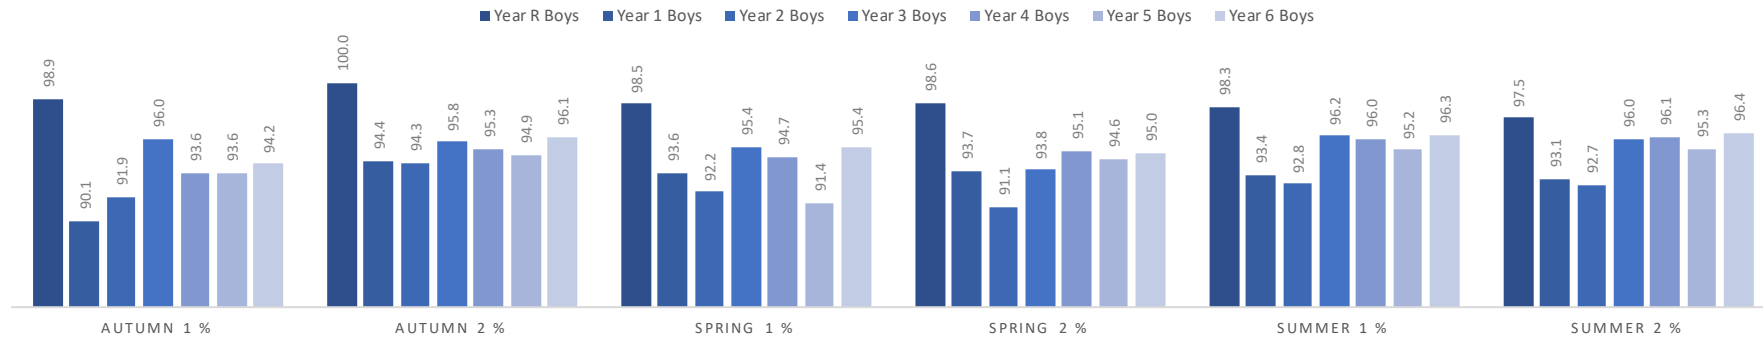

Loxdale Primary School

Summer 2 %
98.2
94.0
92.8
95.5
96.5
94.5
97.1
95.4
94.9

Loxdale Primary School

Annual Attendance Comparison - Lates

Term → Year ↓	Autumn 1 %	Autumn 2 %	Spring 1 %	Spring 2 %	Summer 1 %
Year R	1.0	0.9	0.8	0.9	1.0
Year 1	0.7	0.7	0.7	9.8	0.8
Year 2	0.4	0.6	0.8	0.7	0.7
Year 3	0.1	0.2	0.2	0.2	0.3
Year 4	0.5	0.6	0.7	0.5	0.5
Year 5	0.6	1.0	1.0	0.8	0.8
Year 6	0.2	0.2	0.2	0.4	0.4

■ Year R ■ Year 1 ■ Year 2 ■ Year 3 ■ Year 4 ■ Year 5 ■ Year 6

Loxdale Primary School

Summer 2 %
0.9
0.9
0.7
0.3
0.5
0.9
0.4

Loxdale Primary School

Annual Attendance Comparison - Attendance <90%

Term → Year ↓	Autumn 1 %	Autumn 2 %	Spring 1 %	Spring 2 %	Summer 1 %
Year R	3.2	0.0	4.7	3.1	1.6
Year 1	26.2	14.8	21.0	16.1	15.9
Year 2	27.1	25.4	26.2	24.6	21.3
Year 3	15.2	11.8	11.8	17.7	11.8
Year 4	21.3	19.4	19.4	19.1	12.7
Year 5	20.0	18.3	19.7	19.7	17.2
Year 6	15.6	6.3	6.3	9.4	9.4

Loxdale Primary School

Summer 2 %
3.2
20.6
21.3
11.8
12.7
15.6
9.4

Annual Attendance Comparison - Gender

Term → Year ↓	Autumn 1 %	Autumn 2 %	Spring 1 %	Spring 2 %	Summer 1 %	Summer 2 %
Year R Boys	98.9	100.0	98.5	98.6	98.3	97.5
Year R Girls	99.9	100.0	98.8	98.5	99.2	98.9
Year 1 Boys	90.1	94.4	93.6	93.7	93.4	93.1
Year 1 Girls	92.2	94.2	92.7	93.2	94.1	94.7
Year 2 Boys	91.9	94.3	92.2	91.1	92.8	92.7
Year 2 Girls	91.2	91.7	91.4	92.3	92.5	92.8
Year 3 Boys	96.0	95.8	95.4	93.8	96.2	96.0
Year 3 Girls	92.5	92.8	92.5	93.4	94.6	95.0
Year 4 Boys	93.6	95.3	94.7	95.1	96.0	96.1
Year 4 Girls	97.5	97.1	96.3	96.7	96.9	97.1
Year 5 Boys	93.6	94.9	91.4	94.6	95.2	95.3
Year 5 Girls	94.0	93.5	89.5	91.8	92.5	93.5
Year 6 Boys	94.2	96.1	95.4	95.0	96.3	96.4
Year 6 Girls	99.2	99.1	98.7	98.9	98.8	98.8