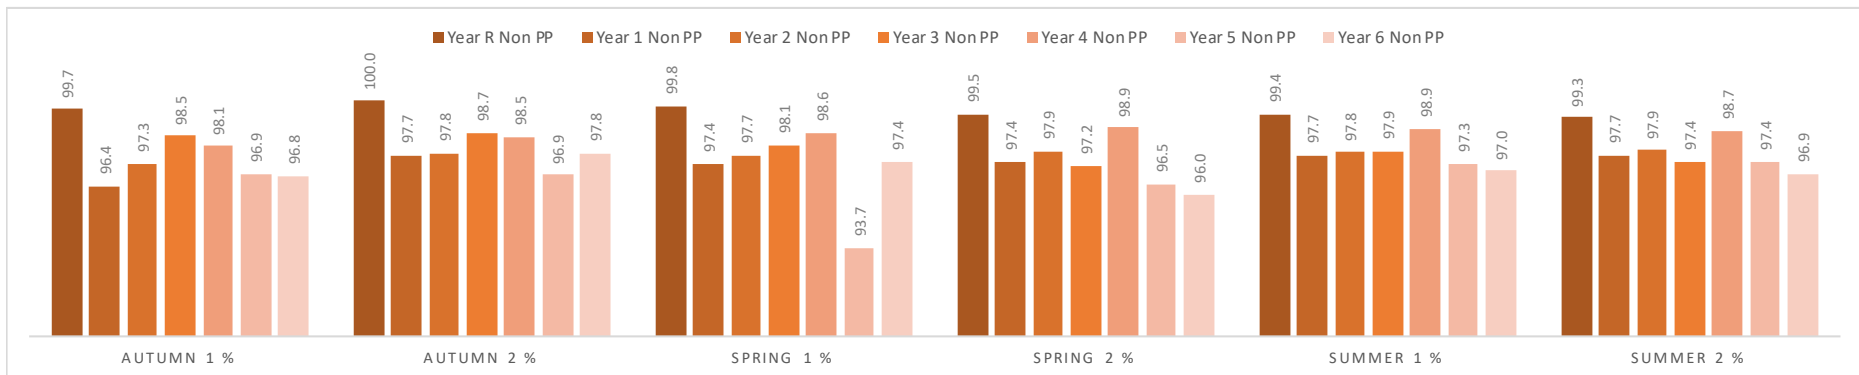

Loxdale Primary School

Summer 2 %
3.2
20.6
21.3
11.8
12.7
15.6
9.4

Annual Attendance Comparison - Gender

Term → Year ↓	Autumn 1 %	Autumn 2 %	Spring 1 %	Spring 2 %	Summer 1 %	Summer 2 %
Year R Boys	98.9	100.0	98.5	98.6	98.3	97.5
Year R Girls	99.9	100.0	98.8	98.5	99.2	98.9
Year 1 Boys	90.1	94.4	93.6	93.7	93.4	93.1
Year 1 Girls	92.2	94.2	92.7	93.2	94.1	94.7
Year 2 Boys	91.9	94.3	92.2	91.1	92.8	92.7
Year 2 Girls	91.2	91.7	91.4	92.3	92.5	92.8
Year 3 Boys	96.0	95.8	95.4	93.8	96.2	96.0
Year 3 Girls	92.5	92.8	92.5	93.4	94.6	95.0
Year 4 Boys	93.6	95.3	94.7	95.1	96.0	96.1
Year 4 Girls	97.5	97.1	96.3	96.7	96.9	97.1
Year 5 Boys	93.6	94.9	91.4	94.6	95.2	95.3
Year 5 Girls	94.0	93.5	89.5	91.8	92.5	93.5
Year 6 Boys	94.2	96.1	95.4	95.0	96.3	96.4
Year 6 Girls	99.2	99.1	98.7	98.9	98.8	98.8

Loxdale Primary School

Annual Attendance Comparison - Pupil Premium

Term → Year ↓	Autumn 1 %	Autumn 2 %	Spring 1 %	Spring 2 %	Summer 1 %	Summer 2 %
Year R PP	99.0	100.0	96.7	97.0	97.8	96.5
Year R Non PP	99.7	100.0	99.8	99.5	99.4	99.3
Year 1 PP	84.7	89.5	88.0	88.7	89.2	89.6
Year 1 Non PP	96.4	97.7	97.4	97.4	97.7	97.7
Year 2 PP	83.3	85.8	83.6	84.8	86.8	87.6
Year 2 Non PP	97.3	97.8	97.7	97.9	97.8	97.9
Year 3 PP	90.6	90.6	90.0	90.1	93.2	93.7
Year 3 Non PP	98.5	98.7	98.1	97.2	97.9	97.4
Year 4 PP	93.1	94.2	93.2	93.8	94.8	95.1
Year 4 Non PP	98.1	98.5	98.6	98.9	98.9	98.7
Year 5 PP	91.9	92.6	88.5	91.2	91.8	92.6
Year 5 Non PP	96.9	96.9	93.7	96.5	97.3	97.4
Year 6 PP	94.5	96.2	95.5	96.0	96.9	97.0
Year 6 Non PP	96.8	97.8	97.4	96.0	97.0	96.9