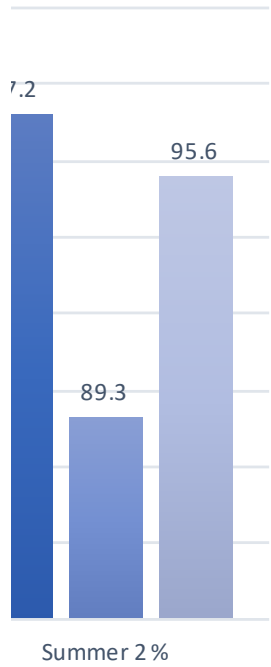

Loxdale Primary School

Annual Attendance Comparison

Term → Year ↓	Autumn 1 %	Autumn 2 %	Spring 1 %	Spring 2 %	Summer 1 %
2018/19	98.2	98.0	97.7	97.4	97.4
2019/20	97.6	96.8	96.9	96.7	96.7
Dif +/-	● -0.6	● -1.2	● -0.8	● -0.7	● -0.7
2020/21	94.8	95.7	94.3	94.8	95.5
Dif +/-	● -2.8	● -1.1	● -2.6	● -1.9	● -1.2

Loxdale Primary School

Summer 2 %	
	97.2
	89.3
●	-7.9
	95.6
●	6.3

Loxdale Primary School

Annual Attendance Comparison

Term → Year ↓	Autumn 1 %	Autumn 2 %	Spring 1 %	Spring 2 %	Summer 1 %
Year R	99.4	100.0	100.0	98.5	98.8
Year 1	91.3	93.8	93.1	93.5	93.8
Year 2	91.5	92.8	91.8	91.8	92.6
Year 3	94.3	94.4	94.1	93.6	95.5
Year 4	95.4	96.1	95.5	95.9	96.4
Year 5	93.8	94.2	90.5	93.2	93.9
Year 6	95.6	96.9	96.3	96.0	96.9
All	94.6	95.5	93.4	94.7	95.4
1-6	93.6	94.6	93.4	93.9	94.7

Loxdale Primary School

Summer 2 %
98.2
94.0
92.8
95.5
96.5
94.5
97.1
95.4
94.9

Loxdale Primary School

Annual Attendance Comparison - Lates

Term → Year ↓	Autumn 1 %	Autumn 2 %	Spring 1 %	Spring 2 %	Summer 1 %
Year R	1.0	0.9	0.8	0.9	1.0
Year 1	0.7	0.7	0.7	9.8	0.8
Year 2	0.4	0.6	0.8	0.7	0.7
Year 3	0.1	0.2	0.2	0.2	0.3
Year 4	0.5	0.6	0.7	0.5	0.5
Year 5	0.6	1.0	1.0	0.8	0.8
Year 6	0.2	0.2	0.2	0.4	0.4

■ Year R ■ Year 1 ■ Year 2 ■ Year 3 ■ Year 4 ■ Year 5 ■ Year 6

Loxdale Primary School

Summer 2 %
0.9
0.9
0.7
0.3
0.5
0.9
0.4

Loxdale Primary School

Annual Attendance Comparison - Attendance <90%

Term → Year ↓	Autumn 1 %	Autumn 2 %	Spring 1 %	Spring 2 %	Summer 1 %
Year R	3.2	0.0	4.7	3.1	1.6
Year 1	26.2	14.8	21.0	16.1	15.9
Year 2	27.1	25.4	26.2	24.6	21.3
Year 3	15.2	11.8	11.8	17.7	11.8
Year 4	21.3	19.4	19.4	19.1	12.7
Year 5	20.0	18.3	19.7	19.7	17.2
Year 6	15.6	6.3	6.3	9.4	9.4