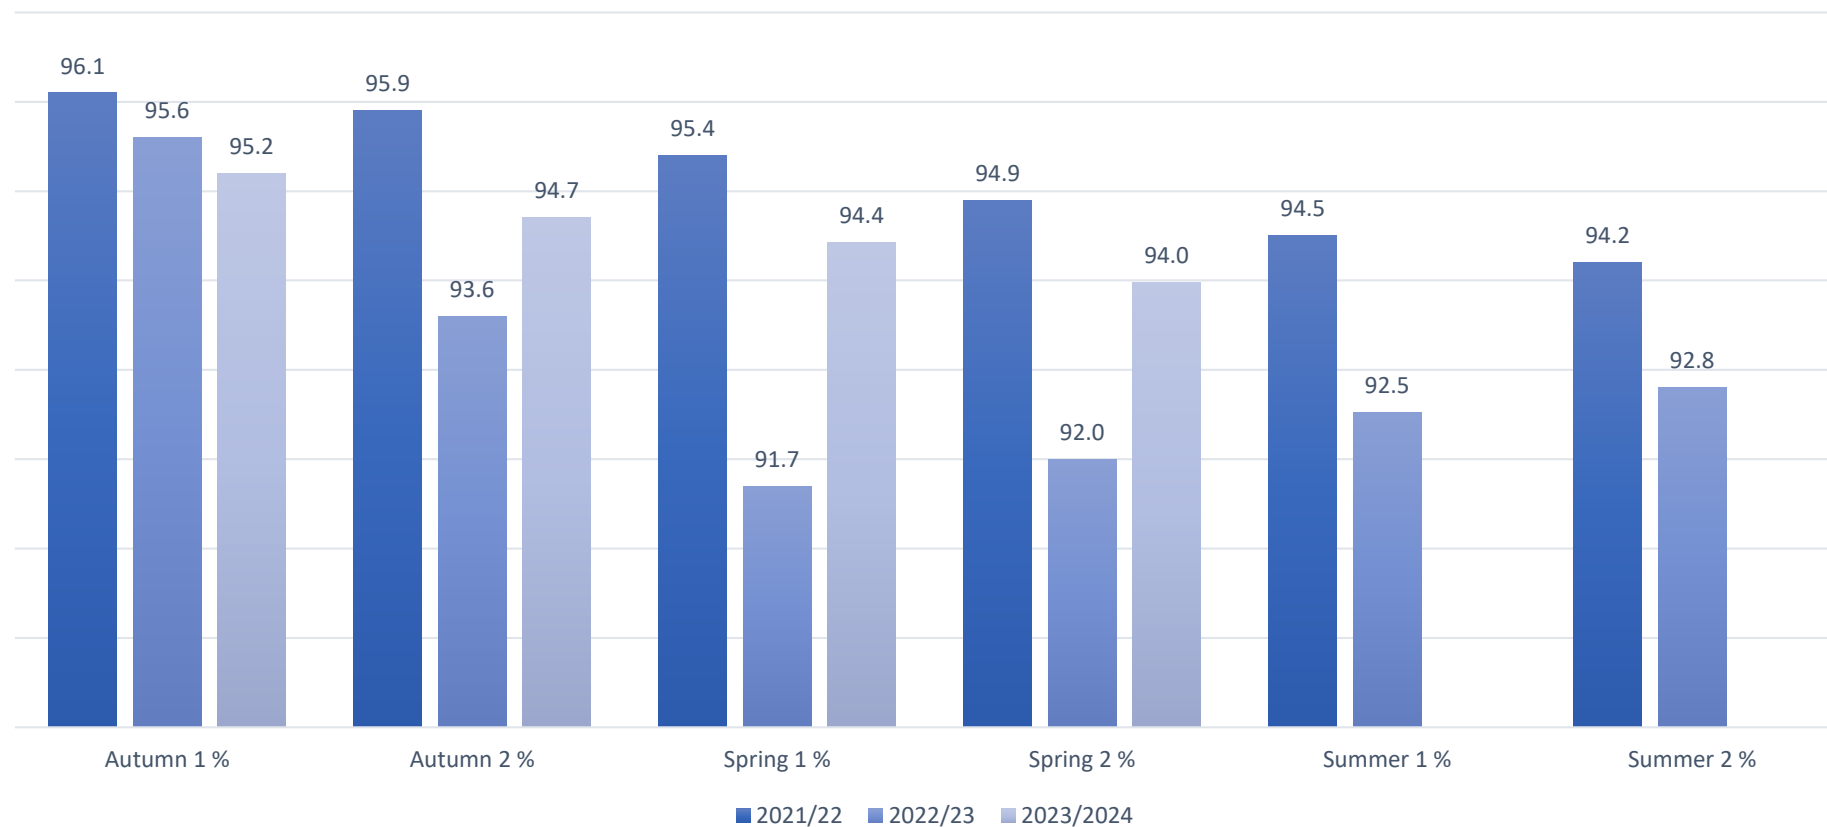

Loxdale Primary School

Annual Attendance Comparison

Term → Year ↓	Autumn 1 %	Autumn 2 %	Spring 1 %	Spring 2 %	Summer 1 %	Summer 2 %
2021/22	96.1	95.9	95.4	94.9	94.5	94.2
2022/23	95.6	93.6	91.7	92.0	92.5	92.8
Dif +/-	● -0.5	● -2.3	● -3.7	● -2.9	● -2.0	● -1.4
2023/2024	95.2	94.7	94.4	94.0		
Dif +/-	● -0.4	● 1.1	● 2.7	● 2.0	● -92.5	● -92.8

Loxdale Primary School

Annual Attendance Comparison

Term → Year ↓	Autumn 1 %	Autumn 2 %	Spring 1 %	Spring 2 %	Summer 1 %	Summer 2 %
Year R	95.8	95.5	94.6	93.6		
Year 1	93.5	92.9	92.7	92.4		
Year 2	97.1	95.9	95.7	95.0		
Year 3	96.6	95.9	95.6	95.4		
Year 4	93.0	92.8	92.6	92.1		
Year 5	96.2	95.7	95.8	95.7		
Year 6	94.8	95.1	95.2	94.5		
All	95.3	94.8	94.6	94.1		
1-6	95.2	94.7	94.6	94.2		

Loxdale Primary School

Annual Attendance Comparison - Lates

Term → Year ↓	Autumn 1 %	Autumn 2 %	Spring 1 %	Spring 2 %	Summer 1 %	Summer 2 %
Year R	1.0	1.3	1.3	1.3		
Year 1	1.8	1.8	1.6	1.6		
Year 2	0.7	0.8	0.7	0.7		
Year 3	1.2	1.3	1.3	1.2		
Year 4	1.2	1.3	1.2	1.1		
Year 5	0.7	0.9	0.7	0.7		
Year 6	0.9	0.9	0.7	0.7		

Loxdale Primary School

Annual Attendance Comparison - Attendance <90%

Term → Year ↓	Autumn 1 %	Autumn 2 %	Spring 1 %	Spring 2 %	Summer 1 %	Summer 2 %
Year R	13.3	13.3	20.3	26.7		
Year 1	23.3	24.6	25.8	24.6		
Year 2	8.5	10.0	11.7	9.8		
Year 3	10.2	8.2	6.5	10.2		
Year 4	21.7	20.3	28.8	28.8		
Year 5	10.0	19.0	12.1	15.3		
Year 6	15.6	15.6	12.5	12.5		