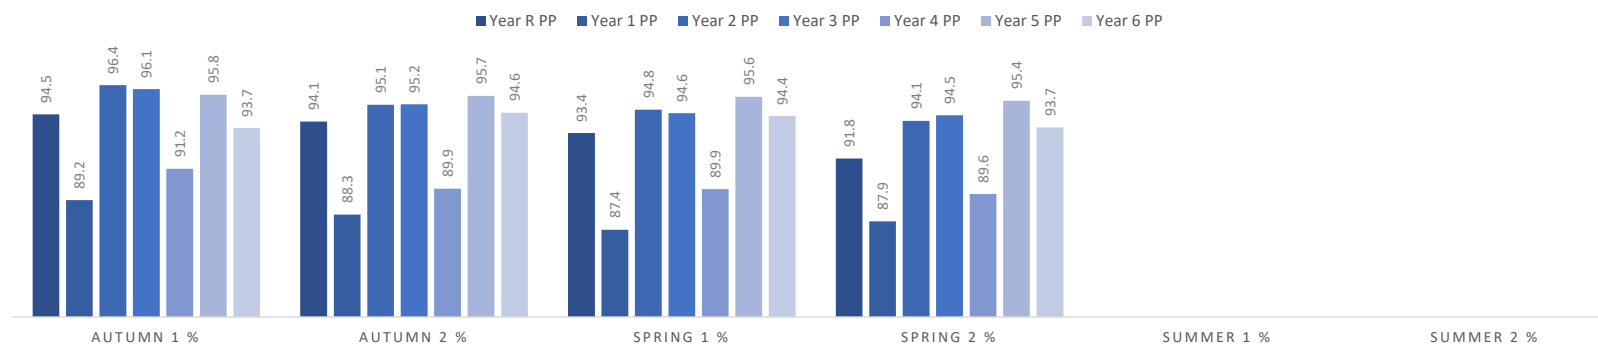

Loxdale Primary School

Annual Attendance Comparison - Lates

Term → Year ↓	Autumn 1 %	Autumn 2 %	Spring 1 %	Spring 2 %	Summer 1 %	Summer 2 %
Year R	1.0	1.3	1.3	1.3		
Year 1	1.8	1.8	1.6	1.6		
Year 2	0.7	0.8	0.7	0.7		
Year 3	1.2	1.3	1.3	1.2		
Year 4	1.2	1.3	1.2	1.1		
Year 5	0.7	0.9	0.7	0.7		
Year 6	0.9	0.9	0.7	0.7		

Loxdale Primary School

Annual Attendance Comparison - Attendance <90%

Term → Year ↓	Autumn 1 %	Autumn 2 %	Spring 1 %	Spring 2 %	Summer 1 %	Summer 2 %
Year R	13.3	13.3	20.3	26.7		
Year 1	23.3	24.6	25.8	24.6		
Year 2	8.5	10.0	11.7	9.8		
Year 3	10.2	8.2	6.5	10.2		
Year 4	21.7	20.3	28.8	28.8		
Year 5	10.0	19.0	12.1	15.3		
Year 6	15.6	15.6	12.5	12.5		

■ Year R ■ Year 1 ■ Year 2 ■ Year 3 ■ Year 4 ■ Year 5 ■ Year 6

Loxdale Primary School

Annual Attendance Comparison - Gender

Term → Year ↓	Autumn 1 %	Autumn 2 %	Spring 1 %	Spring 2 %	Summer 1 %	Summer 2 %
Year R Boys	97.2	96.0	94.6	93.8		
Year R Girls	64.5	95.0	94.5	93.4		
Year 1 Boys	93.2	92.2	92.3	93.2		
Year 1 Girls	93.8	93.6	93.1	91.8		
Year 2 Boys	98.3	96.4	96.1	95.5		
Year 2 Girls	95.7	95.2	95.3	94.4		
Year 3 Boys	97.4	96.2	96.3	95.9		
Year 3 Girls	96.0	95.7	95.1	95.1		
Year 4 Boys	91.1	91.4	91.8	91.6		
Year 4 Girls	94.4	93.8	93.1	92.5		
Year 5 Boys	97.4	96.0	96.2	95.9		
Year 5 Girls	95.3	95.4	95.5	95.6		
Year 6 Boys	95.0	94.5	94.4	94.0		
Year 6 Girls	94.6	96.0	96.1	95.3		

Loxdale Primary School

Annual Attendance Comparison - Pupil Premium

Term → Year ↓	Autumn 1 %	Autumn 2 %	Spring 1 %	Spring 2 %	Summer 1 %	Summer 2 %
Year R PP	94.5	94.1	93.4	91.8		
Year R Non PP	96.5	96.2	95.2	94.5		
Year 1 PP	89.2	88.3	87.4	87.9		
Year 1 Non PP	97.2	97.0	97.6	96.7		
Year 2 PP	96.4	95.1	94.8	94.1		
Year 2 Non PP	97.7	96.5	96.5	95.7		
Year 3 PP	96.1	95.2	94.6	94.5		
Year 3 Non PP	97.3	97.0	97.1	96.8		
Year 4 PP	91.2	89.9	89.9	89.6		
Year 4 Non PP	95.3	96.4	96.1	95.4		
Year 5 PP	95.8	95.7	95.6	95.4		
Year 5 Non PP	96.7	95.7	96.1	96.1		
Year 6 PP	93.7	94.6	94.4	93.7		
Year 6 Non PP	96.1	95.8	96.1	95.6		