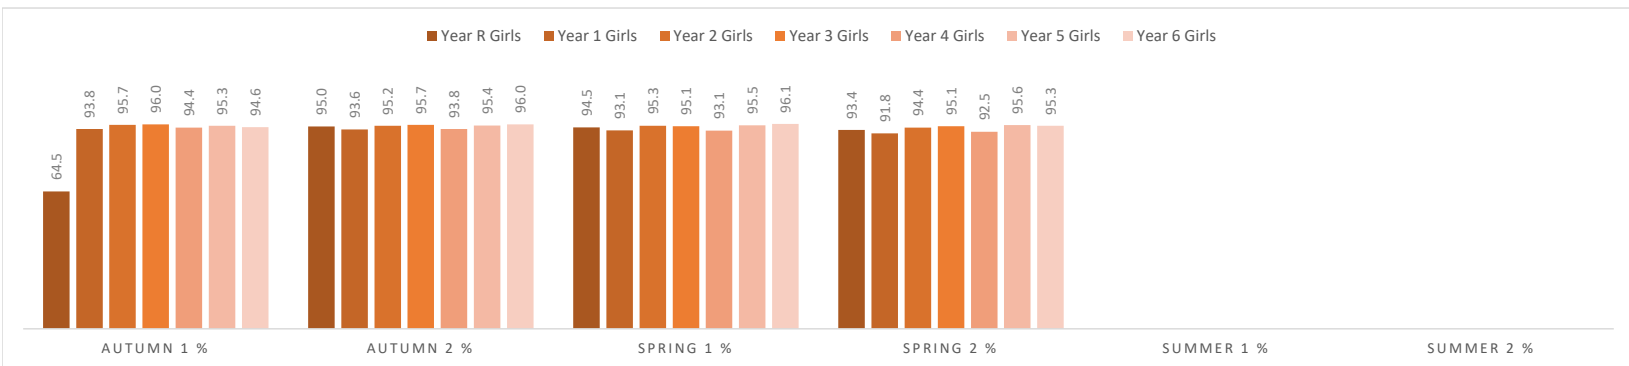

Loxdale Primary School

Annual Attendance Comparison - Lates

Term → Year ↓	Autumn 1 %	Autumn 2 %	Spring 1 %	Spring 2 %	Summer 1 %	Summer 2 %
Year R	1.0	1.3	1.3	1.3		
Year 1	1.8	1.8	1.6	1.6		
Year 2	0.7	0.8	0.7	0.7		
Year 3	1.2	1.3	1.3	1.2		
Year 4	1.2	1.3	1.2	1.1		
Year 5	0.7	0.9	0.7	0.7		
Year 6	0.9	0.9	0.7	0.7		

Loxdale Primary School

Annual Attendance Comparison - Attendance <90%

Term → Year ↓	Autumn 1 %	Autumn 2 %	Spring 1 %	Spring 2 %	Summer 1 %	Summer 2 %
Year R	13.3	13.3	20.3	26.7		
Year 1	23.3	24.6	25.8	24.6		
Year 2	8.5	10.0	11.7	9.8		
Year 3	10.2	8.2	6.5	10.2		
Year 4	21.7	20.3	28.8	28.8		
Year 5	10.0	19.0	12.1	15.3		
Year 6	15.6	15.6	12.5	12.5		

■ Year R ■ Year 1 ■ Year 2 ■ Year 3 ■ Year 4 ■ Year 5 ■ Year 6

Loxdale Primary School

Annual Attendance Comparison - Gender

Term → Year ↓	Autumn 1 %	Autumn 2 %	Spring 1 %	Spring 2 %	Summer 1 %	Summer 2 %
Year R Boys	97.2	96.0	94.6	93.8		
Year R Girls	64.5	95.0	94.5	93.4		
Year 1 Boys	93.2	92.2	92.3	93.2		
Year 1 Girls	93.8	93.6	93.1	91.8		
Year 2 Boys	98.3	96.4	96.1	95.5		
Year 2 Girls	95.7	95.2	95.3	94.4		
Year 3 Boys	97.4	96.2	96.3	95.9		
Year 3 Girls	96.0	95.7	95.1	95.1		
Year 4 Boys	91.1	91.4	91.8	91.6		
Year 4 Girls	94.4	93.8	93.1	92.5		
Year 5 Boys	97.4	96.0	96.2	95.9		
Year 5 Girls	95.3	95.4	95.5	95.6		
Year 6 Boys	95.0	94.5	94.4	94.0		
Year 6 Girls	94.6	96.0	96.1	95.3		