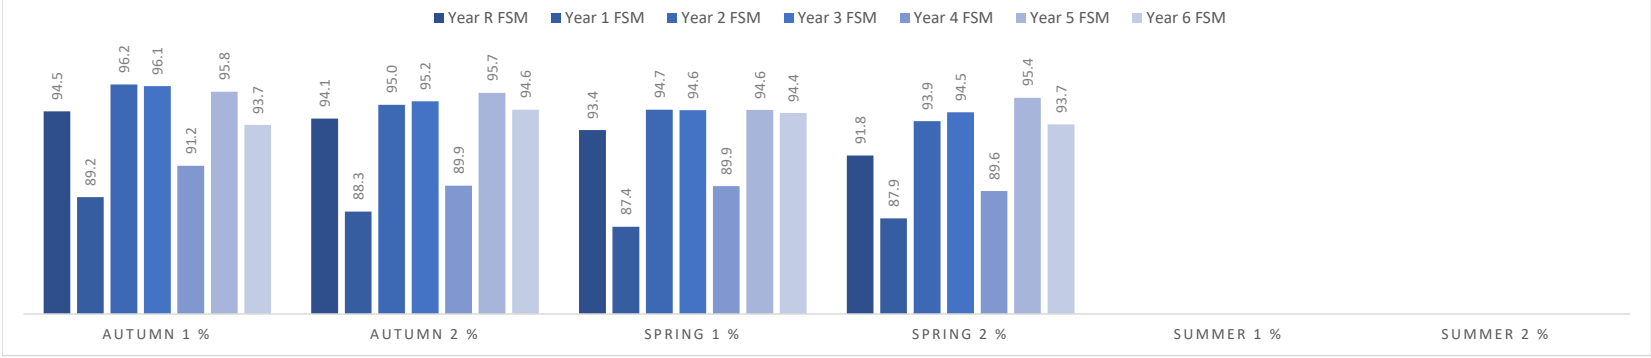

■ Year R ■ Year 1 ■ Year 2 ■ Year 3 ■ Year 4 ■ Year 5 ■ Year 6

Loxdale Primary School

Annual Attendance Comparison - Gender

Term → Year ↓	Autumn 1 %	Autumn 2 %	Spring 1 %	Spring 2 %	Summer 1 %	Summer 2 %
Year R Boys	97.2	96.0	94.6	93.8		
Year R Girls	64.5	95.0	94.5	93.4		
Year 1 Boys	93.2	92.2	92.3	93.2		
Year 1 Girls	93.8	93.6	93.1	91.8		
Year 2 Boys	98.3	96.4	96.1	95.5		
Year 2 Girls	95.7	95.2	95.3	94.4		
Year 3 Boys	97.4	96.2	96.3	95.9		
Year 3 Girls	96.0	95.7	95.1	95.1		
Year 4 Boys	91.1	91.4	91.8	91.6		
Year 4 Girls	94.4	93.8	93.1	92.5		
Year 5 Boys	97.4	96.0	96.2	95.9		
Year 5 Girls	95.3	95.4	95.5	95.6		
Year 6 Boys	95.0	94.5	94.4	94.0		
Year 6 Girls	94.6	96.0	96.1	95.3		

Loxdale Primary School

Annual Attendance Comparison - Pupil Premium

Term → Year ↓	Autumn 1 %	Autumn 2 %	Spring 1 %	Spring 2 %	Summer 1 %	Summer 2 %
Year R PP	94.5	94.1	93.4	91.8		
Year R Non PP	96.5	96.2	95.2	94.5		
Year 1 PP	89.2	88.3	87.4	87.9		
Year 1 Non PP	97.2	97.0	97.6	96.7		
Year 2 PP	96.4	95.1	94.8	94.1		
Year 2 Non PP	97.7	96.5	96.5	95.7		
Year 3 PP	96.1	95.2	94.6	94.5		
Year 3 Non PP	97.3	97.0	97.1	96.8		
Year 4 PP	91.2	89.9	89.9	89.6		
Year 4 Non PP	95.3	96.4	96.1	95.4		
Year 5 PP	95.8	95.7	95.6	95.4		
Year 5 Non PP	96.7	95.7	96.1	96.1		
Year 6 PP	93.7	94.6	94.4	93.7		
Year 6 Non PP	96.1	95.8	96.1	95.6		

Loxdale Primary School

Annual Attendance Comparison - Free School Meals

Term → Year ↓	Autumn 1 %	Autumn 2 %	Spring 1 %	Spring 2 %	Summer 1 %	Summer 2 %
Year R FSM	94.5	94.1	93.4	91.8		
Year R Non FSM	96.5	96.2	95.2	94.5		
Year 1 FSM	89.2	88.3	87.4	87.9		
Year 1 Non FSM	97.2	97.0	97.6	96.7		
Year 2 FSM	96.2	95.0	94.7	93.9		
Year 2 Non FSM	97.7	96.6	96.6	95.9		
Year 3 FSM	96.1	95.2	94.6	94.5		
Year 3 Non FSM	97.3	96.9	97.1	96.8		
Year 4 FSM	91.2	89.9	89.9	89.6		
Year 4 Non FSM	95.3	96.4	96.1	95.4		
Year 5 FSM	95.8	95.7	94.6	95.4		
Year 5 Non FSM	96.7	95.7	96.1	96.1		
Year 6 FSM	93.7	94.6	94.4	93.7		
Year 6 Non FSM	96.1	95.8	96.1	95.6		