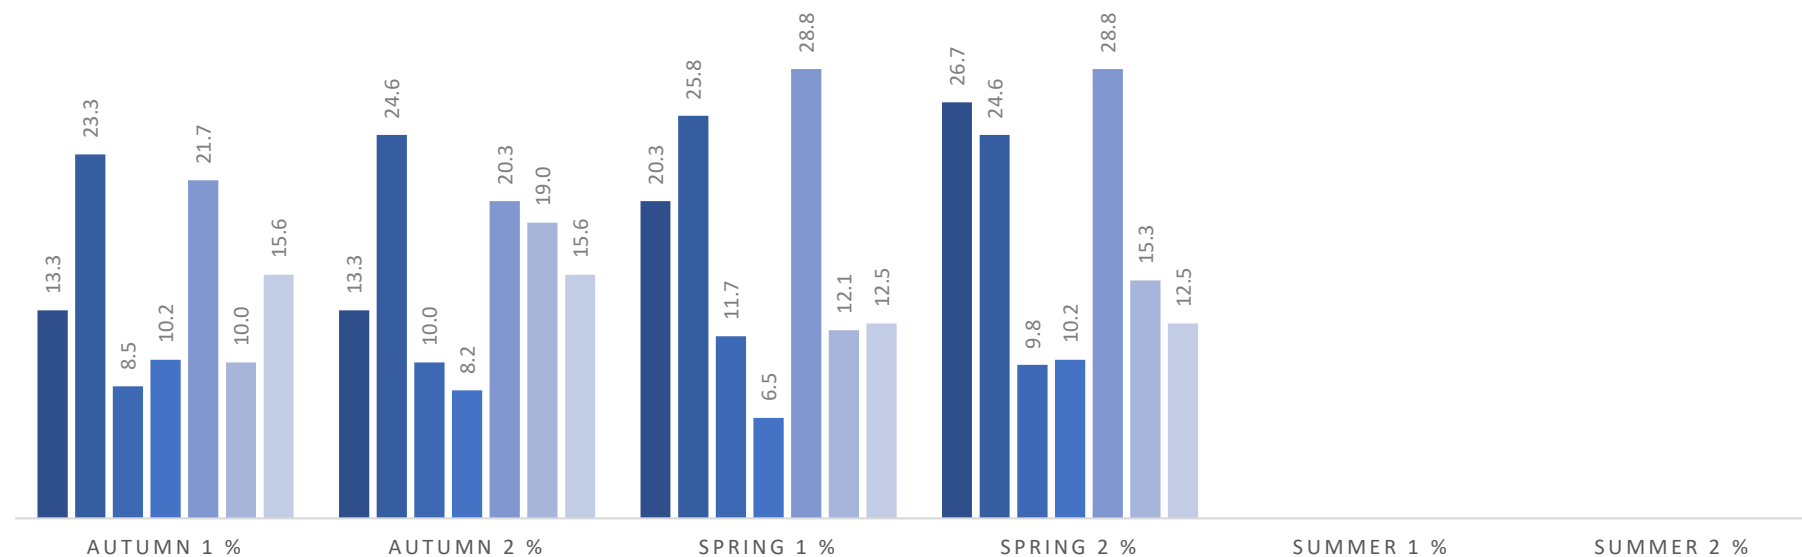

Loxdale Primary School

Annual Attendance Comparison

Term → Year ↓	Autumn 1 %	Autumn 2 %	Spring 1 %	Spring 2 %	Summer 1 %	Summer 2 %
Year R	95.8	95.5	94.6	93.6		
Year 1	93.5	92.9	92.7	92.4		
Year 2	97.1	95.9	95.7	95.0		
Year 3	96.6	95.9	95.6	95.4		
Year 4	93.0	92.8	92.6	92.1		
Year 5	96.2	95.7	95.8	95.7		
Year 6	94.8	95.1	95.2	94.5		
All	95.3	94.8	94.6	94.1		
1-6	95.2	94.7	94.6	94.2		

Loxdale Primary School

Annual Attendance Comparison - Lates

Term → Year ↓	Autumn 1 %	Autumn 2 %	Spring 1 %	Spring 2 %	Summer 1 %	Summer 2 %
Year R	1.0	1.3	1.3	1.3		
Year 1	1.8	1.8	1.6	1.6		
Year 2	0.7	0.8	0.7	0.7		
Year 3	1.2	1.3	1.3	1.2		
Year 4	1.2	1.3	1.2	1.1		
Year 5	0.7	0.9	0.7	0.7		
Year 6	0.9	0.9	0.7	0.7		

Loxdale Primary School

Annual Attendance Comparison - Attendance <90%

Term → Year ↓	Autumn 1 %	Autumn 2 %	Spring 1 %	Spring 2 %	Summer 1 %	Summer 2 %
Year R	13.3	13.3	20.3	26.7		
Year 1	23.3	24.6	25.8	24.6		
Year 2	8.5	10.0	11.7	9.8		
Year 3	10.2	8.2	6.5	10.2		
Year 4	21.7	20.3	28.8	28.8		
Year 5	10.0	19.0	12.1	15.3		
Year 6	15.6	15.6	12.5	12.5		

■ Year R ■ Year 1 ■ Year 2 ■ Year 3 ■ Year 4 ■ Year 5 ■ Year 6

Loxdale Primary School

Annual Attendance Comparison - Gender

Term → Year ↓	Autumn 1 %	Autumn 2 %	Spring 1 %	Spring 2 %	Summer 1 %	Summer 2 %
Year R Boys	97.2	96.0	94.6	93.8		
Year R Girls	64.5	95.0	94.5	93.4		
Year 1 Boys	93.2	92.2	92.3	93.2		
Year 1 Girls	93.8	93.6	93.1	91.8		
Year 2 Boys	98.3	96.4	96.1	95.5		
Year 2 Girls	95.7	95.2	95.3	94.4		
Year 3 Boys	97.4	96.2	96.3	95.9		
Year 3 Girls	96.0	95.7	95.1	95.1		
Year 4 Boys	91.1	91.4	91.8	91.6		
Year 4 Girls	94.4	93.8	93.1	92.5		
Year 5 Boys	97.4	96.0	96.2	95.9		
Year 5 Girls	95.3	95.4	95.5	95.6		
Year 6 Boys	95.0	94.5	94.4	94.0		
Year 6 Girls	94.6	96.0	96.1	95.3		