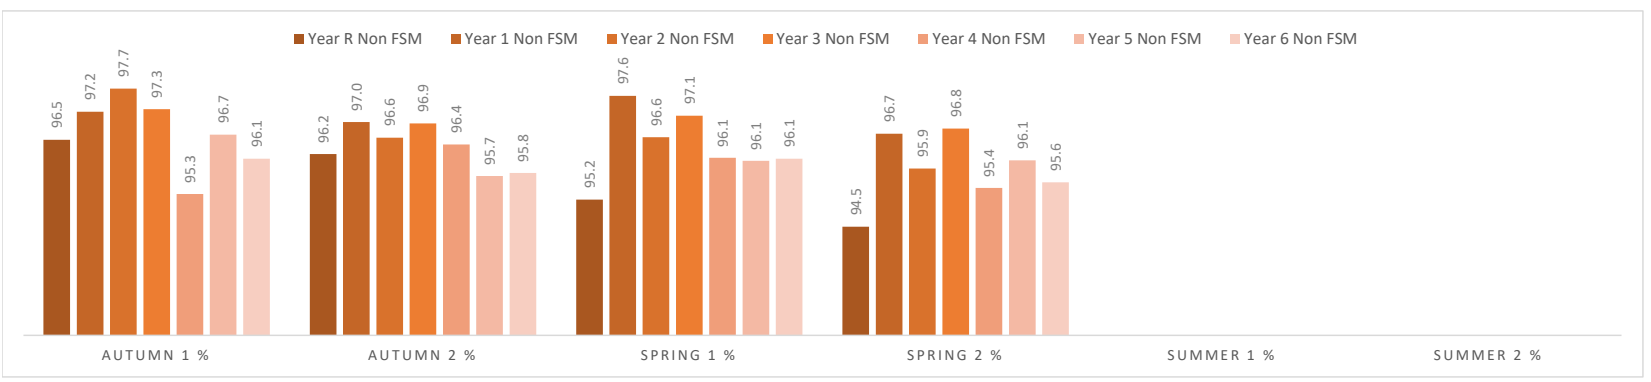

■ Year R ■ Year 1 ■ Year 2 ■ Year 3 ■ Year 4 ■ Year 5 ■ Year 6

Loxdale Primary School

Annual Attendance Comparison - Gender

Term → Year ↓	Autumn 1 %	Autumn 2 %	Spring 1 %	Spring 2 %	Summer 1 %	Summer 2 %
Year R Boys	97.2	96.0	94.6	93.8		
Year R Girls	64.5	95.0	94.5	93.4		
Year 1 Boys	93.2	92.2	92.3	93.2		
Year 1 Girls	93.8	93.6	93.1	91.8		
Year 2 Boys	98.3	96.4	96.1	95.5		
Year 2 Girls	95.7	95.2	95.3	94.4		
Year 3 Boys	97.4	96.2	96.3	95.9		
Year 3 Girls	96.0	95.7	95.1	95.1		
Year 4 Boys	91.1	91.4	91.8	91.6		
Year 4 Girls	94.4	93.8	93.1	92.5		
Year 5 Boys	97.4	96.0	96.2	95.9		
Year 5 Girls	95.3	95.4	95.5	95.6		
Year 6 Boys	95.0	94.5	94.4	94.0		
Year 6 Girls	94.6	96.0	96.1	95.3		

Loxdale Primary School

Annual Attendance Comparison - Pupil Premium

Term → Year ↓	Autumn 1 %	Autumn 2 %	Spring 1 %	Spring 2 %	Summer 1 %	Summer 2 %
Year R PP	94.5	94.1	93.4	91.8		
Year R Non PP	96.5	96.2	95.2	94.5		
Year 1 PP	89.2	88.3	87.4	87.9		
Year 1 Non PP	97.2	97.0	97.6	96.7		
Year 2 PP	96.4	95.1	94.8	94.1		
Year 2 Non PP	97.7	96.5	96.5	95.7		
Year 3 PP	96.1	95.2	94.6	94.5		
Year 3 Non PP	97.3	97.0	97.1	96.8		
Year 4 PP	91.2	89.9	89.9	89.6		
Year 4 Non PP	95.3	96.4	96.1	95.4		
Year 5 PP	95.8	95.7	95.6	95.4		
Year 5 Non PP	96.7	95.7	96.1	96.1		
Year 6 PP	93.7	94.6	94.4	93.7		
Year 6 Non PP	96.1	95.8	96.1	95.6		

Loxdale Primary School

Annual Attendance Comparison - Free School Meals

Term → Year ↓	Autumn 1 %	Autumn 2 %	Spring 1 %	Spring 2 %	Summer 1 %	Summer 2 %
Year R FSM	94.5	94.1	93.4	91.8		
Year R Non FSM	96.5	96.2	95.2	94.5		
Year 1 FSM	89.2	88.3	87.4	87.9		
Year 1 Non FSM	97.2	97.0	97.6	96.7		
Year 2 FSM	96.2	95.0	94.7	93.9		
Year 2 Non FSM	97.7	96.6	96.6	95.9		
Year 3 FSM	96.1	95.2	94.6	94.5		
Year 3 Non FSM	97.3	96.9	97.1	96.8		
Year 4 FSM	91.2	89.9	89.9	89.6		
Year 4 Non FSM	95.3	96.4	96.1	95.4		
Year 5 FSM	95.8	95.7	94.6	95.4		
Year 5 Non FSM	96.7	95.7	96.1	96.1		
Year 6 FSM	93.7	94.6	94.4	93.7		
Year 6 Non FSM	96.1	95.8	96.1	95.6		