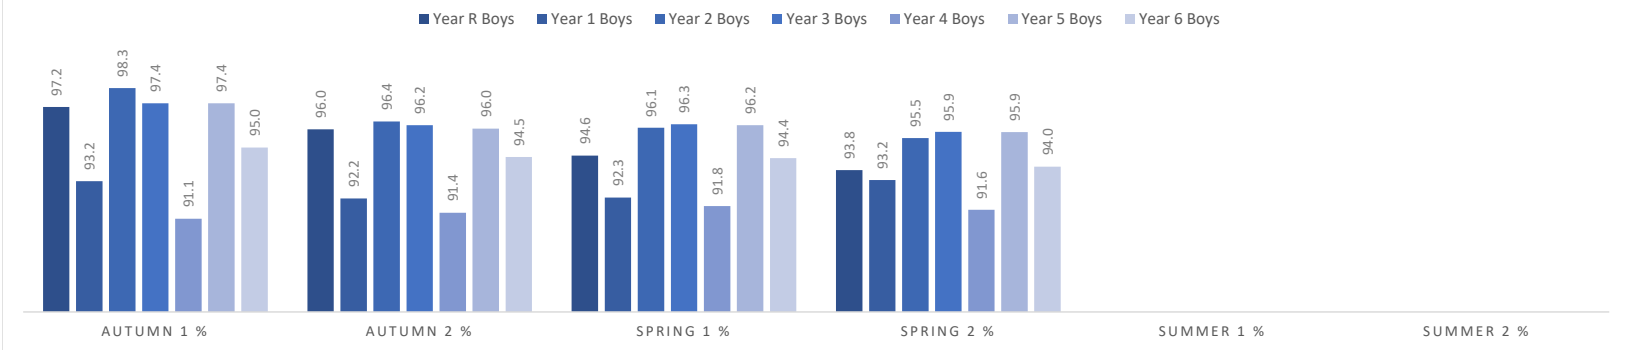

Loxdale Primary School

Annual Attendance Comparison - Lates

Term → Year ↓	Autumn 1 %	Autumn 2 %	Spring 1 %	Spring 2 %	Summer 1 %	Summer 2 %
Year R	1.0	1.3	1.3	1.3		
Year 1	1.8	1.8	1.6	1.6		
Year 2	0.7	0.8	0.7	0.7		
Year 3	1.2	1.3	1.3	1.2		
Year 4	1.2	1.3	1.2	1.1		
Year 5	0.7	0.9	0.7	0.7		
Year 6	0.9	0.9	0.7	0.7		

Loxdale Primary School

Annual Attendance Comparison - Attendance <90%

Term → Year ↓	Autumn 1 %	Autumn 2 %	Spring 1 %	Spring 2 %	Summer 1 %	Summer 2 %
Year R	13.3	13.3	20.3	26.7		
Year 1	23.3	24.6	25.8	24.6		
Year 2	8.5	10.0	11.7	9.8		
Year 3	10.2	8.2	6.5	10.2		
Year 4	21.7	20.3	28.8	28.8		
Year 5	10.0	19.0	12.1	15.3		
Year 6	15.6	15.6	12.5	12.5		

■ Year R ■ Year 1 ■ Year 2 ■ Year 3 ■ Year 4 ■ Year 5 ■ Year 6

Loxdale Primary School

Annual Attendance Comparison - Gender

Term → Year ↓	Autumn 1 %	Autumn 2 %	Spring 1 %	Spring 2 %	Summer 1 %	Summer 2 %
Year R Boys	97.2	96.0	94.6	93.8		
Year R Girls	64.5	95.0	94.5	93.4		
Year 1 Boys	93.2	92.2	92.3	93.2		
Year 1 Girls	93.8	93.6	93.1	91.8		
Year 2 Boys	98.3	96.4	96.1	95.5		
Year 2 Girls	95.7	95.2	95.3	94.4		
Year 3 Boys	97.4	96.2	96.3	95.9		
Year 3 Girls	96.0	95.7	95.1	95.1		
Year 4 Boys	91.1	91.4	91.8	91.6		
Year 4 Girls	94.4	93.8	93.1	92.5		
Year 5 Boys	97.4	96.0	96.2	95.9		
Year 5 Girls	95.3	95.4	95.5	95.6		
Year 6 Boys	95.0	94.5	94.4	94.0		
Year 6 Girls	94.6	96.0	96.1	95.3		