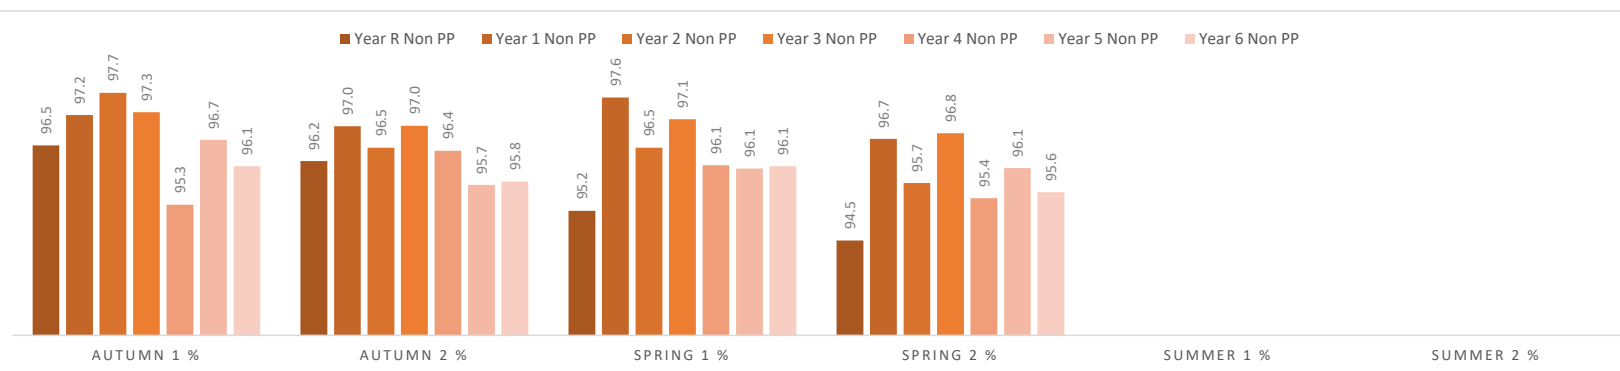

Loxdale Primary School

Annual Attendance Comparison - Lates

Term → Year ↓	Autumn 1 %	Autumn 2 %	Spring 1 %	Spring 2 %	Summer 1 %	Summer 2 %
Year R	1.0	1.3	1.3	1.3		
Year 1	1.8	1.8	1.6	1.6		
Year 2	0.7	0.8	0.7	0.7		
Year 3	1.2	1.3	1.3	1.2		
Year 4	1.2	1.3	1.2	1.1		
Year 5	0.7	0.9	0.7	0.7		
Year 6	0.9	0.9	0.7	0.7		

Loxdale Primary School

Annual Attendance Comparison - Attendance <90%

Term → Year ↓	Autumn 1 %	Autumn 2 %	Spring 1 %	Spring 2 %	Summer 1 %	Summer 2 %
Year R	13.3	13.3	20.3	26.7		
Year 1	23.3	24.6	25.8	24.6		
Year 2	8.5	10.0	11.7	9.8		
Year 3	10.2	8.2	6.5	10.2		
Year 4	21.7	20.3	28.8	28.8		
Year 5	10.0	19.0	12.1	15.3		
Year 6	15.6	15.6	12.5	12.5		

■ Year R ■ Year 1 ■ Year 2 ■ Year 3 ■ Year 4 ■ Year 5 ■ Year 6

Loxdale Primary School

Annual Attendance Comparison - Gender

Term → Year ↓	Autumn 1 %	Autumn 2 %	Spring 1 %	Spring 2 %	Summer 1 %	Summer 2 %
Year R Boys	97.2	96.0	94.6	93.8		
Year R Girls	64.5	95.0	94.5	93.4		
Year 1 Boys	93.2	92.2	92.3	93.2		
Year 1 Girls	93.8	93.6	93.1	91.8		
Year 2 Boys	98.3	96.4	96.1	95.5		
Year 2 Girls	95.7	95.2	95.3	94.4		
Year 3 Boys	97.4	96.2	96.3	95.9		
Year 3 Girls	96.0	95.7	95.1	95.1		
Year 4 Boys	91.1	91.4	91.8	91.6		
Year 4 Girls	94.4	93.8	93.1	92.5		
Year 5 Boys	97.4	96.0	96.2	95.9		
Year 5 Girls	95.3	95.4	95.5	95.6		
Year 6 Boys	95.0	94.5	94.4	94.0		
Year 6 Girls	94.6	96.0	96.1	95.3		

Loxdale Primary School

Annual Attendance Comparison - Pupil Premium

Term → Year ↓	Autumn 1 %	Autumn 2 %	Spring 1 %	Spring 2 %	Summer 1 %	Summer 2 %
Year R PP	94.5	94.1	93.4	91.8		
Year R Non PP	96.5	96.2	95.2	94.5		
Year 1 PP	89.2	88.3	87.4	87.9		
Year 1 Non PP	97.2	97.0	97.6	96.7		
Year 2 PP	96.4	95.1	94.8	94.1		
Year 2 Non PP	97.7	96.5	96.5	95.7		
Year 3 PP	96.1	95.2	94.6	94.5		
Year 3 Non PP	97.3	97.0	97.1	96.8		
Year 4 PP	91.2	89.9	89.9	89.6		
Year 4 Non PP	95.3	96.4	96.1	95.4		
Year 5 PP	95.8	95.7	95.6	95.4		
Year 5 Non PP	96.7	95.7	96.1	96.1		
Year 6 PP	93.7	94.6	94.4	93.7		
Year 6 Non PP	96.1	95.8	96.1	95.6		