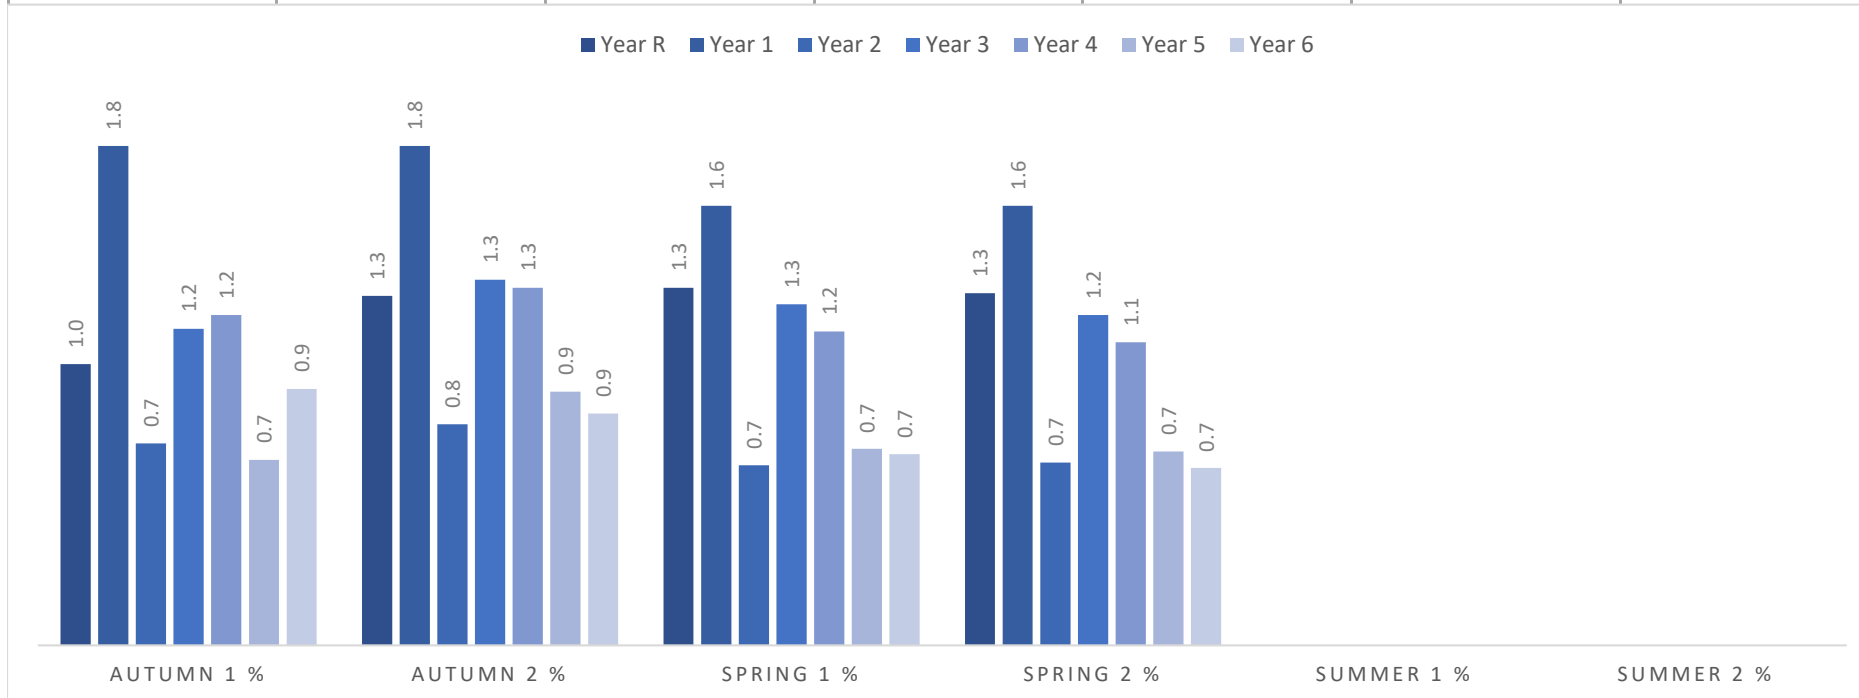

Loxdale Primary School

Annual Attendance Comparison

Term → Year ↓	Autumn 1 %	Autumn 2 %	Spring 1 %	Spring 2 %	Summer 1 %	Summer 2 %
2021/22	96.1	95.9	95.4	94.9	94.5	94.2
2022/23	95.6	93.6	91.7	92.0	92.5	92.8
Dif +/-	● -0.5	● -2.3	● -3.7	● -2.9	● -2.0	● -1.4
2023/2024	95.2	94.7	94.4	94.0		
Dif +/-	● -0.4	● 1.1	● 2.7	● 2.0	● -92.5	● -92.8

Loxdale Primary School

Annual Attendance Comparison

Term → Year ↓	Autumn 1 %	Autumn 2 %	Spring 1 %	Spring 2 %	Summer 1 %	Summer 2 %
Year R	95.8	95.5	94.6	93.6		
Year 1	93.5	92.9	92.7	92.4		
Year 2	97.1	95.9	95.7	95.0		
Year 3	96.6	95.9	95.6	95.4		
Year 4	93.0	92.8	92.6	92.1		
Year 5	96.2	95.7	95.8	95.7		
Year 6	94.8	95.1	95.2	94.5		
All	95.3	94.8	94.6	94.1		
1-6	95.2	94.7	94.6	94.2		

Loxdale Primary School

Annual Attendance Comparison - Lates

Term → Year ↓	Autumn 1 %	Autumn 2 %	Spring 1 %	Spring 2 %	Summer 1 %	Summer 2 %
Year R	1.0	1.3	1.3	1.3		
Year 1	1.8	1.8	1.6	1.6		
Year 2	0.7	0.8	0.7	0.7		
Year 3	1.2	1.3	1.3	1.2		
Year 4	1.2	1.3	1.2	1.1		
Year 5	0.7	0.9	0.7	0.7		
Year 6	0.9	0.9	0.7	0.7		

Loxdale Primary School

Annual Attendance Comparison - Attendance <90%

Term → Year ↓	Autumn 1 %	Autumn 2 %	Spring 1 %	Spring 2 %	Summer 1 %	Summer 2 %
Year R	13.3	13.3	20.3	26.7		
Year 1	23.3	24.6	25.8	24.6		
Year 2	8.5	10.0	11.7	9.8		
Year 3	10.2	8.2	6.5	10.2		
Year 4	21.7	20.3	28.8	28.8		
Year 5	10.0	19.0	12.1	15.3		
Year 6	15.6	15.6	12.5	12.5		