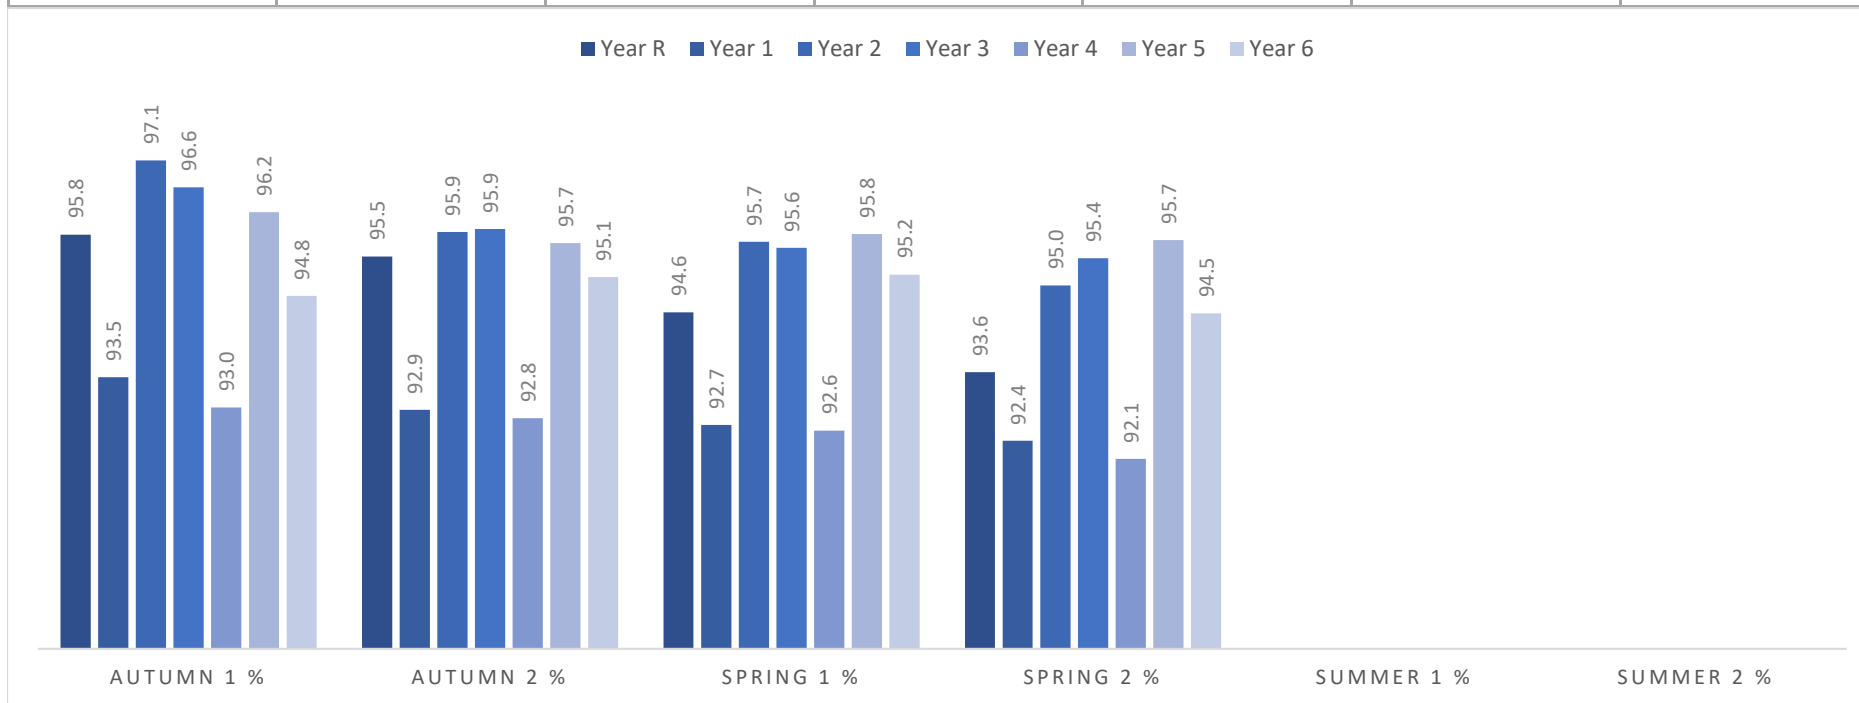

Loxdale Primary School

Annual Attendance Comparison

Term → Year ↓	Autumn 1 %	Autumn 2 %	Spring 1 %	Spring 2 %	Summer 1 %	Summer 2 %
2021/22	96.1	95.9	95.4	94.9	94.5	94.2
2022/23	95.6	93.6	91.7	92.0	92.5	92.8
Dif +/-	● -0.5	● -2.3	● -3.7	● -2.9	● -2.0	● -1.4
2023/2024	95.2	94.7	94.4	94.0		
Dif +/-	● -0.4	● 1.1	● 2.7	● 2.0	● -92.5	● -92.8

Loxdale Primary School

Annual Attendance Comparison

Term → Year ↓	Autumn 1 %	Autumn 2 %	Spring 1 %	Spring 2 %	Summer 1 %	Summer 2 %
Year R	95.8	95.5	94.6	93.6		
Year 1	93.5	92.9	92.7	92.4		
Year 2	97.1	95.9	95.7	95.0		
Year 3	96.6	95.9	95.6	95.4		
Year 4	93.0	92.8	92.6	92.1		
Year 5	96.2	95.7	95.8	95.7		
Year 6	94.8	95.1	95.2	94.5		
All	95.3	94.8	94.6	94.1		
1-6	95.2	94.7	94.6	94.2		

Loxdale Primary School

Annual Attendance Comparison - Lates

Term → Year ↓	Autumn 1 %	Autumn 2 %	Spring 1 %	Spring 2 %	Summer 1 %	Summer 2 %
Year R	1.0	1.3	1.3	1.3		
Year 1	1.8	1.8	1.6	1.6		
Year 2	0.7	0.8	0.7	0.7		
Year 3	1.2	1.3	1.3	1.2		
Year 4	1.2	1.3	1.2	1.1		
Year 5	0.7	0.9	0.7	0.7		
Year 6	0.9	0.9	0.7	0.7		

Loxdale Primary School

Annual Attendance Comparison - Attendance <90%

Term → Year ↓	Autumn 1 %	Autumn 2 %	Spring 1 %	Spring 2 %	Summer 1 %	Summer 2 %
Year R	13.3	13.3	20.3	26.7		
Year 1	23.3	24.6	25.8	24.6		
Year 2	8.5	10.0	11.7	9.8		
Year 3	10.2	8.2	6.5	10.2		
Year 4	21.7	20.3	28.8	28.8		
Year 5	10.0	19.0	12.1	15.3		
Year 6	15.6	15.6	12.5	12.5		